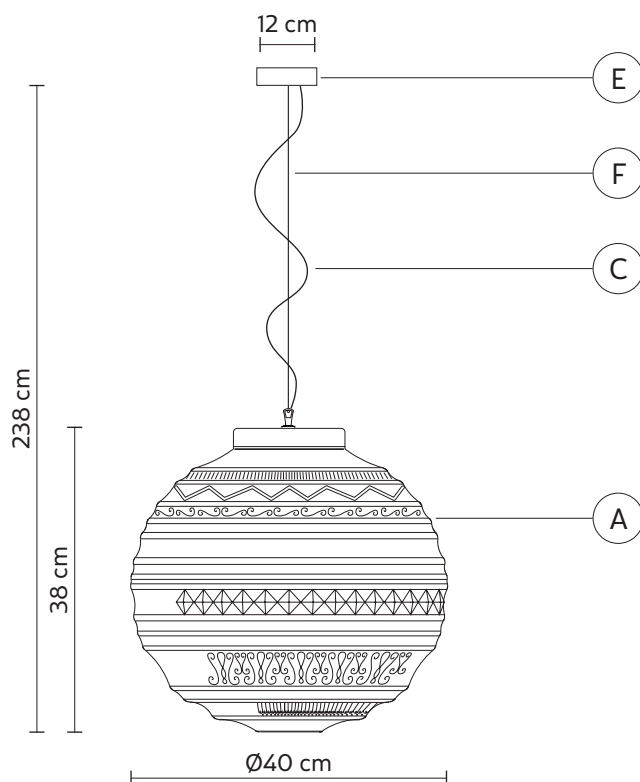

BRILLE suspension lamp

Matteo Ugolini design

year 2017

DATA SHEET - SE144 2B V11

DIFFUSER "A"

material frosted glass
colour white

CEILING CUP "E"

material metal
colour matt white

ELECTRICAL CABLE "C"

colour transparent

SUSPENSION CABLE "F"

material steel

ELECTRICAL SYSTEM

socket E26
source 1 x max 18W LED
energy class da E a A++

PACKAGING

nr. of collis 1
net weight/kg 6
gross weight/kg 8,5
packaging/cm 50x50x50

EMISSION OF LIGHT

one directional

CERTIFICATION

bulb not provided

COLLECTION

available also as: ceiling/wall lamp and table lamp

SE144 1B V11