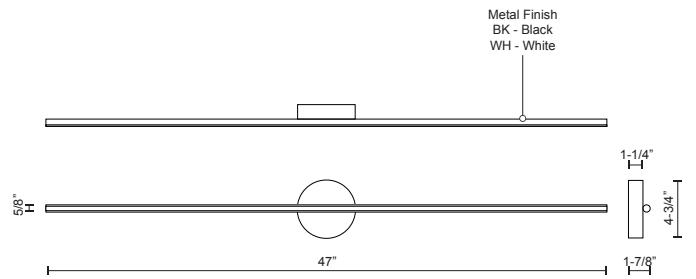

CHUTE WS14947

WALL

PROJECT

WS14947-BK
Black

WS14947-WH
White

SPECIFICATION DETAILS

* For custom options, consult factory for details.

Fixture Dimensions	W47" x H4-3/4" x E1-7/8"
Light Source	LED
Wattage	20W
Total Lumens	1700lm
Delivered Lumens	BK-975lm; WH-1192lm;
Voltage	120V
Color Temperature	3000K
CRI (Ra)	>90
Optional Color Temps	2700K - 5000K Available, Minimum Order Quantities Apply
LED Rated Life	50,000 hours
Dimming	100% - 10%, TRIAC or ELV Dimmer (Not Included)
Diffuser Details	White Acrylic Diffuser
Location	Dry
Warranty	5 Years
Canopy Dimensions	D4-3/4" x E1-1/4"

DESCRIPTION

Extruded aluminum cylinder with welded capped ends. Circular wall mount. Finely textured powder-coat finish. Rounded opal silicon diffuser. Outward emitting light. Custom options available.