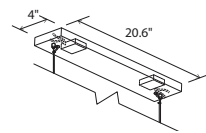

Vix 82
linear pendant

Dimensions: 82" x 8", 0.75"
 Materials: solid wood, polymer, aluminum
 Product weight: 19 lb
 Light source: integrated LED
 Light output - total: 3440 Lumens (source)
 Light output - downlight: 2060 Lumens (source)
 Light output - uplight: 1380 Lumens (source)
 Light color*: 2700 K or 3500 K
 Color accuracy: 90+ CRI
 Power usage: 32 W
 Dimmable (see driver below)
 Brushed aluminum (CM-006) linear canopy included
 Canopy dimensions: 20.6" x 4", 1.3"
 See website for more canopy information
 Drop length field adjustable: 0'-10" min, 8'-0" max
 Suitable for a sloped ceiling
 Wood grain will vary
 Wood shade may slightly bow or twist along 82" length
 Specifications subject to change