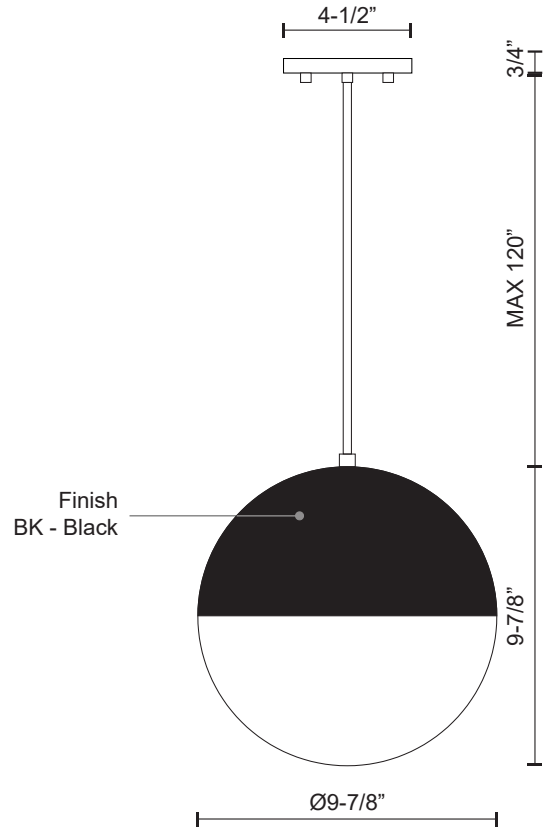

MONAE
PD11710-BK
 PENDANTS

PROJECT

DESCRIPTION

Single LED retro styled orb shaped pendant. The top semi sphere is painted black metal which connects at the equator of orb to complete the bottom of the fixture with a semi sphere shaped white acrylic. When lit the light shines evenly throughout the bottom glass and into the surrounding area. Matching black clothed covered SVT cable with our powerful 120V AC LED technology. Available in three different sizes.

SPECIFICATION DETAILS

* For custom options, consult factory for details.

Fixture Dimensions	D9-7/8" x H9-7/8"
Light Source	LED
Wattage	25W
Total Lumens	2000lm
Delivered Lumens	BK-1139lm
Voltage	120V
Color Temperature	3000K
CRI (Ra)	>90
Optional Color Temps	2700K - 5000K Available, Minimum Order Quantities Apply
LED Rated Life	50,000 hours
Dimming	100% - 10%, ELV Dimmer (Not Included)
Diffuser Details	White Acrylic
Adjustable	Yes
Wire Length	120" Max
Wire Type	Black SVT Cord
Location	Dry
Warranty	5 Years
Canopy Dimensions	D4-1/2" x H3/4"
Finish Option(s)	Black