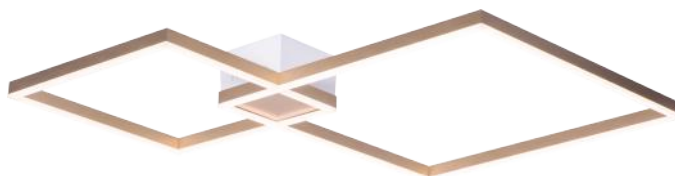

PROJECT			
DATE		TYPE	

PC010105-BC

PC010105-SDG

FRACTAL

Material:
Aluminum

Diffuser:
Acrylic

Finishes:
BC - Brushed Champagne
SDG - Satin Dark Gray

Color Temp.:
3000K