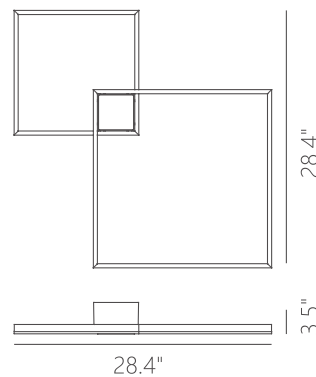

PROJECT			
DATE		TYPE	

PC010105-BC

PC010105-SDG

FRACTAL

Material:
Aluminum

Diffuser:
Acrylic

Finishes:
BC - Brushed Champagne
SDG - Satin Dark Gray

Color Temp.:
3000K