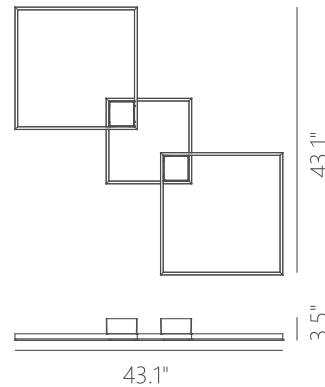

PROJECT			
DATE		TYPE	

PC010107-BC

PC010107-SDG

FRACTAL

Material:
Aluminum

Diffuser:
Acrylic

Finishes:
BC - Brushed Champagne
SDG - Satin Dark Gray

Color Temp.:
3000K