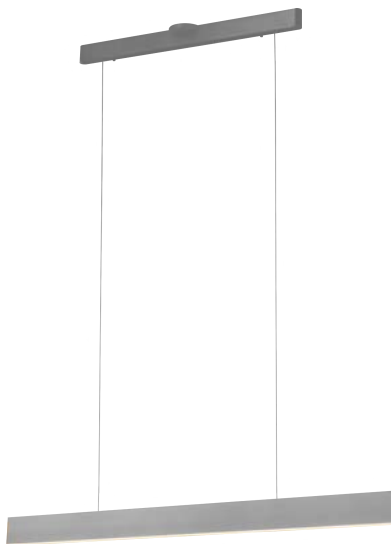

PROJECT			
DATE		TYPE	

PP120288-BG

PP120288-DT

PP120288-SDG

PP120288-AG

PROMETHEUS

Material: Aluminum	Color Temp.: 3000K
Diffuser: Acrylic	CRI (Ra): ≥90
Finishes: AG - Satin Aluminum BG - Brushed Gold DT - Deep Taupe SDG - Satin Dark Gray	LED Rated Life: ≈50,000 Hours
	Dimming: 100% - 10%

	PP120288
Wattage:	36W
Voltage:	100~130V
Total Lumens:	2830
Delivered Lumens:	1257

DT finish is the only one in 59" OAH
Dimmable with ELV or TRIAC Dimmer (Not Included)