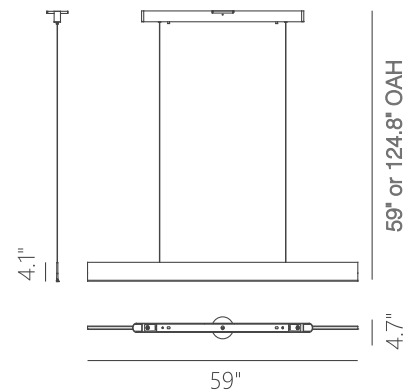

PROJECT			
DATE		TYPE	

PP120288-BG

PP120288-DT

PP120288-SDG

PP120288-AG

PROMETHEUS

Material: Aluminum	Color Temp.: 3000K
Diffuser: Acrylic	CRI (Ra): ≥90
Finishes: AG - Satin Aluminum BG - Brushed Gold DT - Deep Taupe SDG - Satin Dark Gray	LED Rated Life: ≈50,000 Hours
	Dimming: 100% - 10%

	PP120288
Wattage:	36W
Voltage:	100~130V
Total Lumens:	2830
Delivered Lumens:	1257

DT finish is the only one in 59" OAH
Dimmable with ELV or TRIAC Dimmer (Not Included)