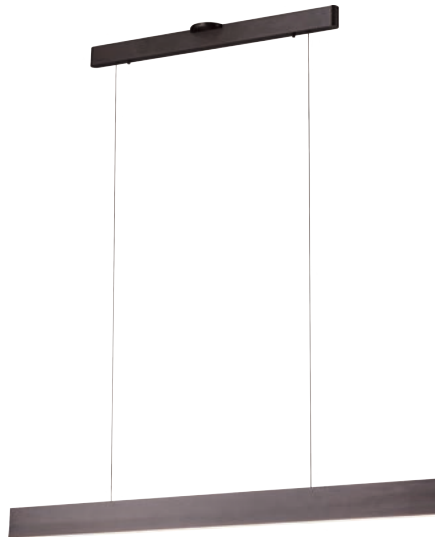

PROJECT			
DATE		TYPE	

PP120288-BG

PP120288-DT

PP120288-SDG

PP120288-AG

PROMETHEUS

Material: Aluminum	Color Temp.: 3000K
Diffuser: Acrylic	CRI (Ra): ≥90
Finishes: AG - Satin Aluminum BG - Brushed Gold DT - Deep Taupe SDG - Satin Dark Gray	LED Rated Life: ≈50,000 Hours
	Dimming: 100% - 10%

	PP120288
Wattage:	36W
Voltage:	100~130V
Total Lumens:	2830
Delivered Lumens:	1257

DT finish is the only one in 59" OAH
Dimmable with ELV or TRIAC Dimmer (Not Included)