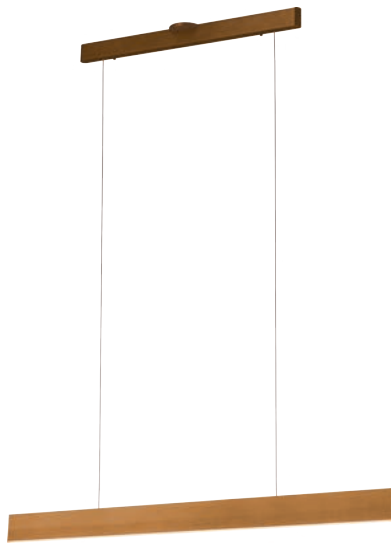

PROJECT			
DATE		TYPE	

PP120288-BG

PP120288-DT

PP120288-SDG

PP120288-AG

PROMETHEUS

Material: Aluminum	Color Temp.: 3000K
Diffuser: Acrylic	CRI (Ra): ≥90
Finishes: AG - Satin Aluminum BG - Brushed Gold DT - Deep Taupe SDG - Satin Dark Gray	LED Rated Life: ≈50,000 Hours
	Dimming: 100% - 10%

	PP120288
Wattage:	36W
Voltage:	100~130V
Total Lumens:	2830
Delivered Lumens:	1257

DT finish is the only one in 59" OAH
Dimmable with ELV or TRIAC Dimmer (Not Included)