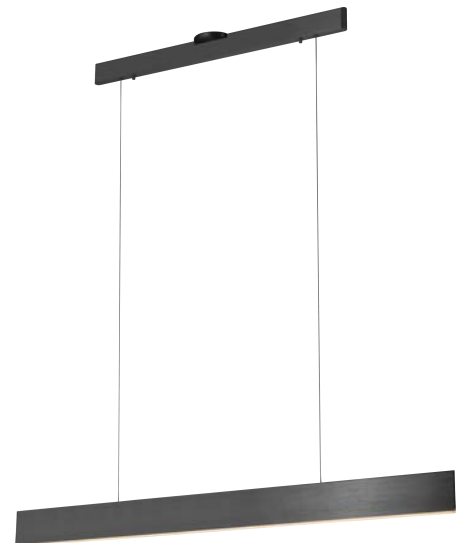

PROJECT			
DATE		TYPE	

PP120288-BG

PP120288-DT

PP120288-SDG

PP120288-AG

PROMETHEUS

Material: Aluminum	Color Temp.: 3000K
Diffuser: Acrylic	CRI (Ra): ≥90
Finishes: AG - Satin Aluminum BG - Brushed Gold DT - Deep Taupe SDG - Satin Dark Gray	LED Rated Life: ≈50,000 Hours
	Dimming: 100% - 10%

	PP120288
Wattage:	36W
Voltage:	100~130V
Total Lumens:	2830
Delivered Lumens:	1257

DT finish is the only one in 59" OAH
Dimmable with ELV or TRIAC Dimmer (Not Included)