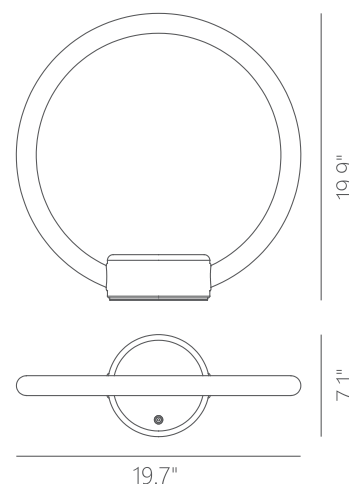

PROJECT			
DATE		TYPE	

PT040043-CM

ORBIT

Materials:
Steel, Acrylic

Illuminating Shade:
Acrylic

Finish:
CM - Chrome

Color Temp.:
3000K

CRI (Ra):
≥90

LED Rated Life:
≈50,000 Hours

PT040043

Wattage: 15W
Voltage: 100~240V
Total Lumens: 1440
Delivered Lumens: 665