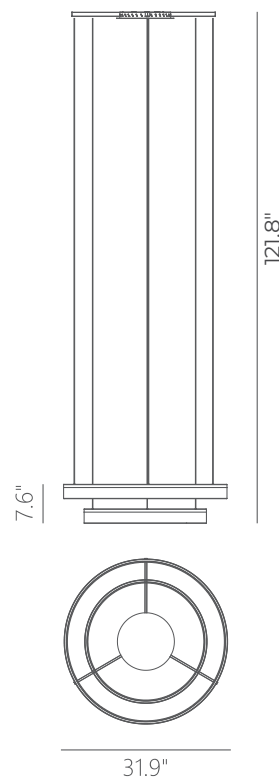

PROJECT			
DATE		TYPE	

PP120983-VW/CM

HALO

Materials:
Steel, Aluminum

Illuminating Shade:
Acrylic

Finishes:
CM - Chrome
VW - Vanilla White

Color Temp.:
3000K

CRI (Ra):
≥90

LED Rated Life:
≈50,000 Hours

Dimming:
100% - 10%

PP120983

Wattage: 53W
Voltage: 100~130V
Total Lumens: 5040
Delivered Lumens: 2288

Dimmable with ELV or TRIAC Dimmer (Not Included)

PageOne Furnishing & Lighting Co., Ltd.