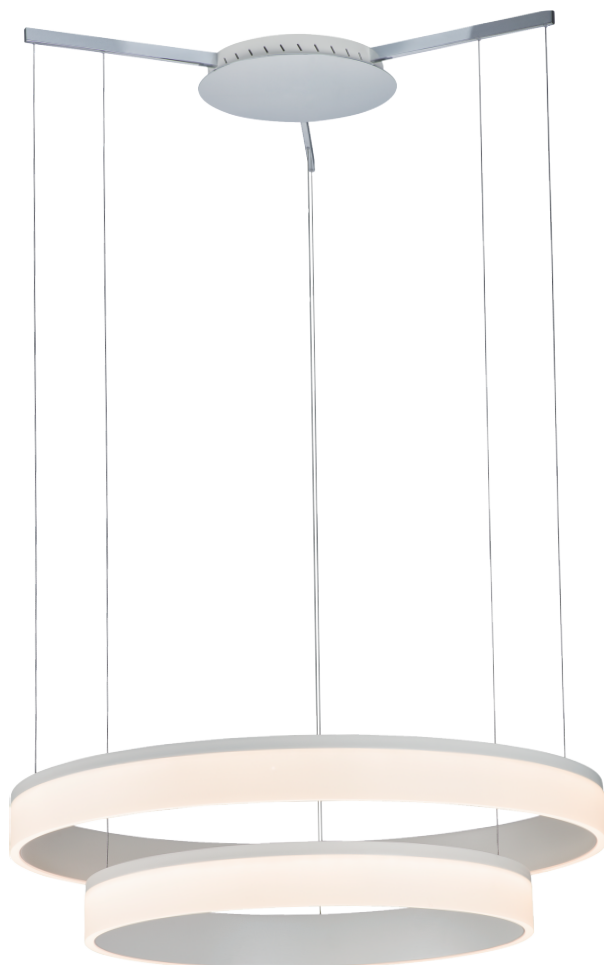

PROJECT			
DATE		TYPE	

PP120983-VW/CM

HALO

Materials:
Steel, Aluminum

Illuminating Shade:
Acrylic

Finishes:
CM - Chrome
VW - Vanilla White

Color Temp.:
3000K

CRI (Ra):
≥90

LED Rated Life:
≈50,000 Hours

Dimming:
100% - 10%

PP120983

Wattage: 53W
Voltage: 100~130V
Total Lumens: 5040
Delivered Lumens: 2288

Dimmable with ELV or TRIAC Dimmer (Not Included)

PageOne Furnishing & Lighting Co., Ltd.