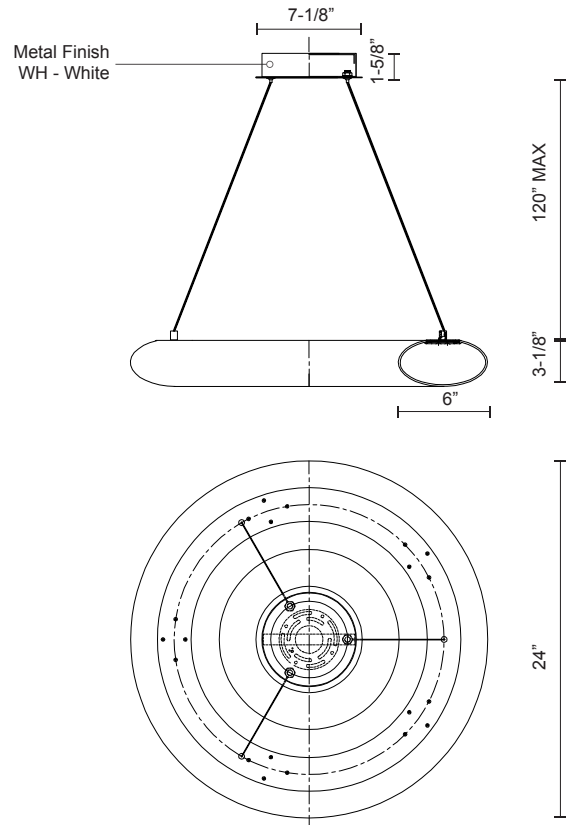

CUMULUS PD80724

PENDANTS

PROJECT

DESCRIPTION

A radiant torus of bright, even illumination. Available in a variety of sizes and as either a pendant or flush mount, these halos of light adapt to any setting. Eternal and substantial.

SPECIFICATION DETAILS

* For custom options, consult factory for details.

Fixture Dimensions	D24" x H3-1/8"
Light Source	LED
Wattage	40W
Total Lumens	4000lm
Delivered Lumens	WH-2700lm
Voltage	120V
Color Temperature	3000K
CRI (Ra)	>90
Optional Color Temps	2700K - 5000K Available, Minimum Order Quantities Apply
LED Rated Life	50,000 hours
Dimming	100% - 10%, TRIAC or ELV Dimmer (Not Included)
Diffuser Details	White Acrylic Diffuser
Adjustable	Yes
Wire Length	120" Max
Wire Type	Clear Coaxial Wire
Location	Dry
Warranty	5 Years
Canopy Dimensions	D7-1/8" x H1-5/8"
Finish Option(s)	White