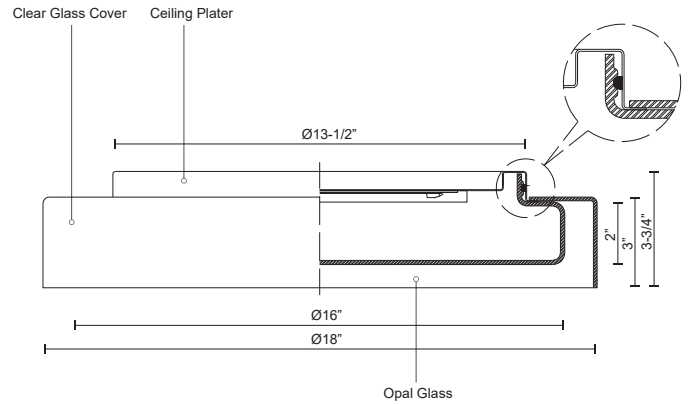

**ASTON**  
**FM48618**  
 FLUSH MOUNT

PROJECT

**DESCRIPTION**

Clear round aesthetic glass. Opal glass cylindrical diffuser. Powder-coated white steel ceiling plate. Down light. Custom options available.

**SPECIFICATION DETAILS**

\* For custom options, consult factory for details.

<b>Fixture Dimensions</b>	D18"x H3-3/4"
<b>Light Source</b>	LED
<b>Wattage</b>	32W
<b>Total Lumens</b>	2880lm
<b>Delivered Lumens</b>	CL-1430lm
<b>Voltage</b>	120V
<b>Color Temperature</b>	3000K
<b>CRI (Ra)</b>	>90
<b>Optional Color Temps</b>	2700K - 5000K Available, Minimum Order Quantities Apply
<b>LED Rated Life</b>	50,000 hours
<b>Dimming</b>	100% - 10%, ELV Dimmer (Not Included)
<b>Glass Details</b>	Clear Glass
<b>Diffuser Details</b>	Opal Glass Diffuser
<b>Location</b>	Dry
<b>Warranty</b>	5 Years
<b>Finish Option(s)</b>	Clear