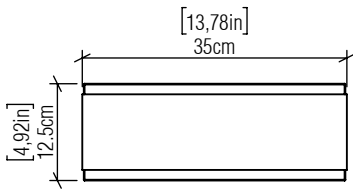

FINISHING OPTION:

	02 MATTE BLACK		27 GOLD
	06 IMBUIA		29 TEAL
	07 WHITE		30 OLIVE GREEN
	09 LOURO FREIJÓ		31 FERRARI RED
	12 TEAK		32 COPPER
	15 CAPPUCCINO		33 BRONZE
	18 AMERICAN WALNUT		34 MAPLE
	22 GLOSSY BLACK		38 PALE GOLD
	25 IREDESCENT WHITE		39 LEAD GREY
	26 LIGHT PINK		40 SATIN BLUE