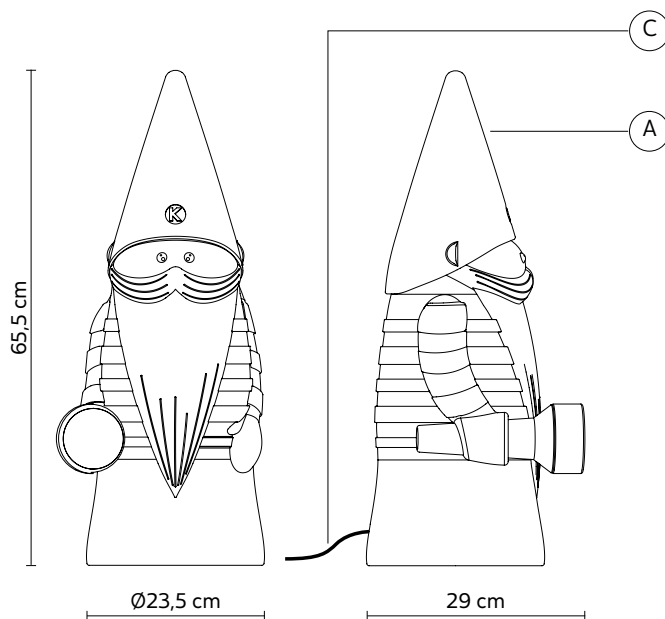

OTTAVO floor lamp

Matteo Ugolini design

year 2018

DATA SHEET - **HP155 AB V11**

LAMP "A"

material	techno polymer	
colour	matt white	

ELECTRICAL CABLE "C"

colour	black	
--------	-------	---

ELECTRICAL SYSTEM

socket	GU10
source	1 x max 7,5W LED
energy class	from A to A++

PACKAGING

n° cartons	1
net weight/kg	4
gross weight/kg	5,3
packaging/cm	42x42x80

LIGHT EMISSION

unidirectional

bulb not provided