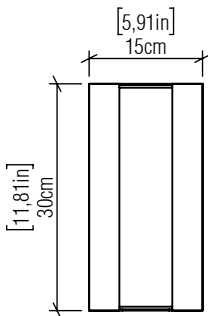

FINISHING OPTION:

	02 MATTE BLACK		27 GOLD
	06 IMBUIA		29 TEAL
	07 WHITE		30 OLIVE GREEN
	09 LOURO FREIJÓ		31 FERRARI RED
	12 TEAK		32 COPPER
	15 CAPPUCCINO		33 BRONZE
	18 AMERICAN WALNUT		34 MAPLE
	22 GLOSSY BLACK		38 PALE GOLD
	25 IREDESCENT WHITE		39 LEAD GREY
	26 LIGHT PINK		40 SATIN BLUE