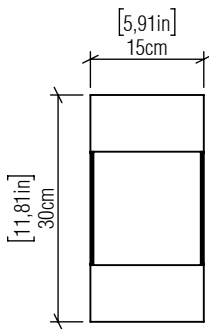

FINISHING OPTION:

	02 MATTE BLACK		27 GOLD
	06 IMBUIA		29 TEAL
	07 WHITE		30 OLIVE GREEN
	09 LOURO FREIJÓ		31 FERRARI RED
	12 TEAK		32 COPPER
	15 CAPPUCCINO		33 BRONZE
	18 AMERICAN WALNUT		34 MAPLE
	22 GLOSSY BLACK		38 PALE GOLD
	25 IREDESCENT WHITE		39 LEAD GREY
	26 LIGHT PINK		40 SATIN BLUE