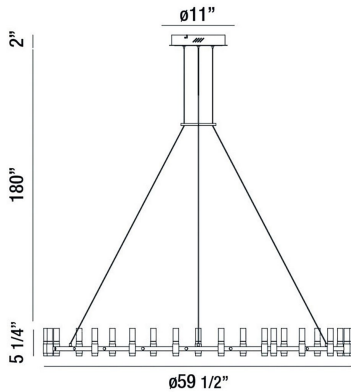

ALBANY, 60" ROUND CHANDELIER

PRODUCT DETAILS

No.	:	37045-012
Product Color	:	DEEP BLACK/BRASS
Product Material	:	METAL
Shade / Accent Material	:	ACRYLIC
Diameter	:	59.5"
Height	:	5.25"
Overall Height	:	187.25"
Weight	:	18.3lbs

LIGHT SOURCE DETAILS

Light Source Type	:	INTEGRATED LED
Input Voltage	:	120V
Bulb Voltage	:	120V
Socket Type	:	LED
Total Wattage	:	96W
Total Lumen	:	3360lm
Kelvin	:	3000K
CRI	:	90+
Dimmable	:	Yes

Options Available

ITEM NO.	FINISH	SHADE
37045-012	DEEP BLACK/BRASS	

TECHNICAL DETAILS

Hanging Support Type	:	WIRE
Hanging Support Length	:	180"
Canopy / Backplate Height	:	2"
Canopy / Backplate Dia.	:	11"
Location	:	DRY
Title 24	:	Yes