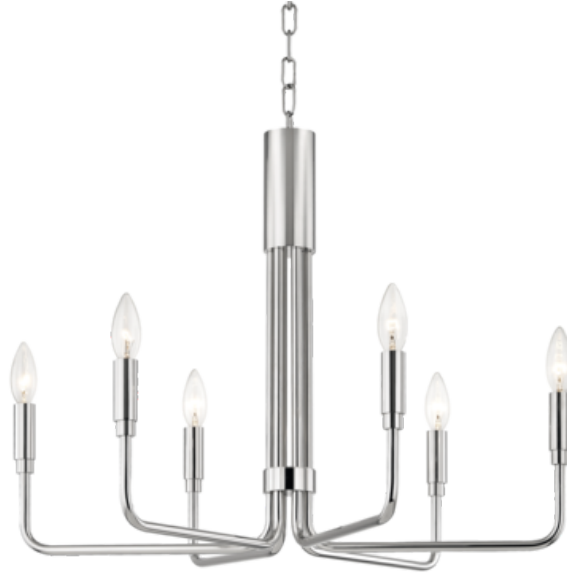

Brigitte

Product ID **H261806-PN**

DIMENSIONAL INFORMATION

Height	19.25"
ADA Compliant	No
Chain Length	54.00"
Hanging Type	Chain - 54"
Canopy/Backplate	5.50" D
Diameter	25.00"
Minimum Height	25.75"
Maximum Height	76.25"
Weight	13.00lb.

SHIPPING INFORMATION

Carton 1	28.00" x 11.00" x 22.00"
Carton 1 Weight	12.00lb.
Shipping Method	UPS

LAMPING INFORMATION

Bulb 1	
(6) 60 Watt Max 120 VAC	
Bulb Included	No
Socket Type	E12 Candelabra
	Base
UL Rating	Damp
Plug In	No

AVAILABLE FINISHES

AGED BRASS (AGB)
 OLD BRONZE (OB)
 POLISHED NICKEL (PN)

JOB/LOCATION

QUANTITY

NOTES