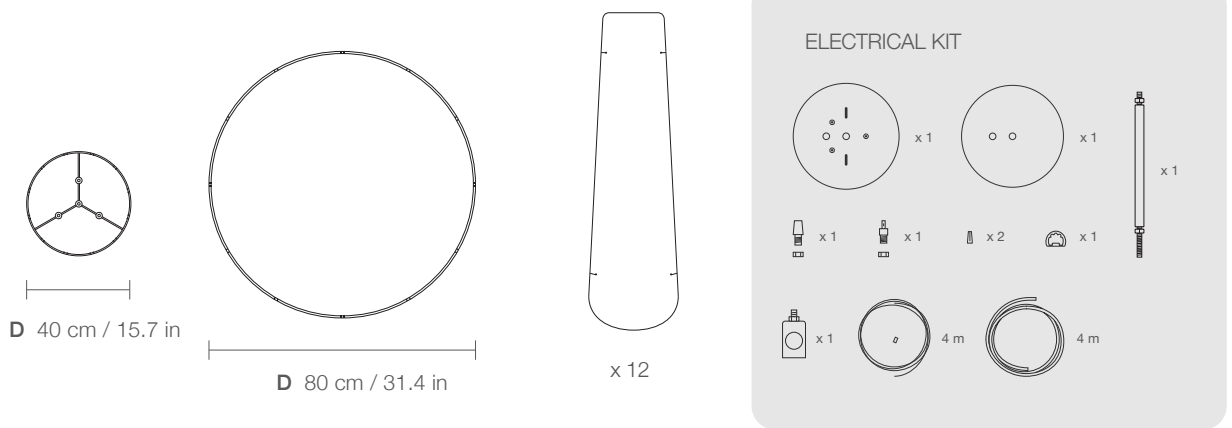

OLIVIA 124

WE PLIGHT
^

DIMENSIONS

PARTS

CODE	OL124
TYPE	Pendant Lamp
MOUNTING	Ceiling rose and steel cord includes
CORD LENGHT	3 m. / Textile cable
BULB	100 watts (max) / Bulb Socket E26 / E27 x 3
WEIGHT	12.62 kg. / 27.82 lbs.