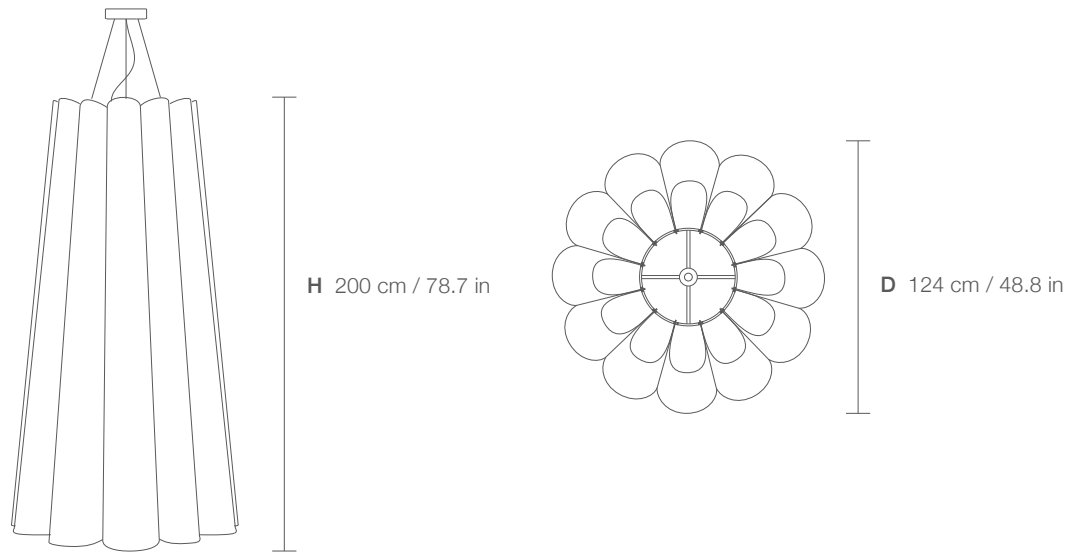

OLIVIA 124

WE PLIGHT
^

DIMENSIONS

PARTS

CODE	OL124
TYPE	Pendant Lamp
MOUNTING	Ceiling rose and steel cord includes
CORD LENGHT	3 m. / Textile cable
BULB	100 watts (max) / Bulb Socket E26 / E27 x 3
WEIGHT	12.62 kg. / 27.82 lbs.

MATERIALS

Woods:  Ash  Beech  Petiribi  Wenge  Ebony  Grey Oak

Colors:  Red  Yellow  Green  Blue  White

Le Corbusier Colors:  Rose  Terracotta  Ocher   Light Petrol