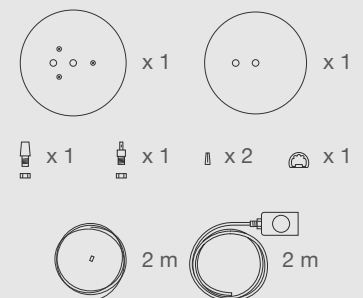

## DIMENSIONS

## PARTS

## ELECTRICAL KIT

CODE

RE80

TYPE

Pendant Lamp

MOUNTING

Ceiling rose and steel cord includes

CORD LENGTH

2 m. / Textile cable

BULB

100 watts (max) / Bulb Socket E26 / E27 x 1

WEIGHT

3.8 kg. / 8.37 lbs.