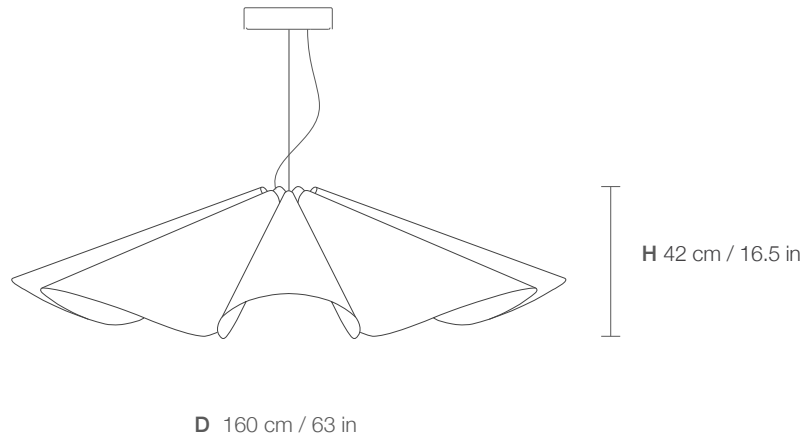

## DIMENSIONS

## PARTS

CODE	DE160
TYPE	Pendant Lamp
MOUNTING	Ceiling rose and steel cord includes
CORD LENGHT	2 m. / Textile cable
BULB	100 watts (max) / Bulb Socket E26 / E27 x 1
WEIGHT	5.5 kg. / 12.12 lbs.