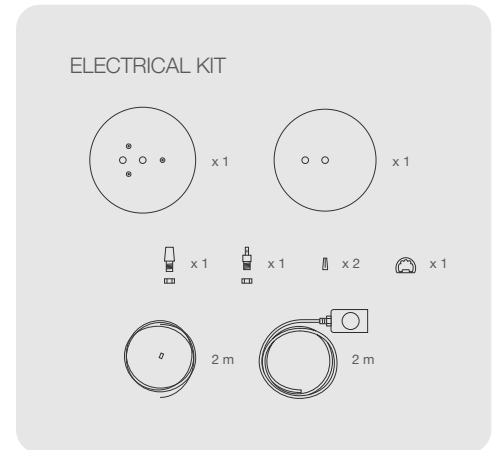

## DIMENSIONS

## PARTS

CODE	DE160
TYPE	Pendant Lamp
MOUNTING	Ceiling rose and steel cord includes
CORD LENGHT	2 m. / Textile cable
BULB	100 watts (max) / Bulb Socket E26 / E27 x 1
WEIGHT	5.5 kg. / 12.12 lbs.