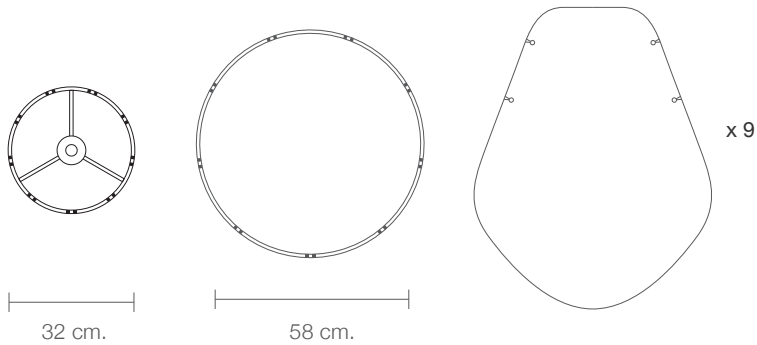

## DIMENSIONS

## PARTS

CODE	DE160
TYPE	Pendant Lamp
MOUNTING	Ceiling rose and steel cord includes
CORD LENGHT	2 m. / Textile cable
BULB	100 watts (max) / Bulb Socket E26 / E27 x 1
WEIGHT	5.5 kg. / 12.12 lbs.