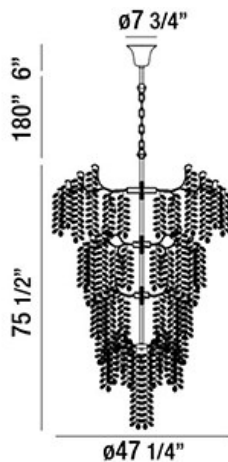

CAMPOBASSO, 47" ROUND CHANDELIER

PRODUCT DETAILS

No.	:	29062-010
Product Color	:	ANTIQUE GOLD
Product Material	:	METAL
Shade / Accent Colour	:	CLEAR/AMBER
Shade / Accent Material	:	HAND PRESSED GLASS
Diameter	:	47.25"
Height	:	75.5"
Overall Height	:	261.5"
Weight	:	200lbs

LIGHT SOURCE DETAILS

Number of Bulbs	:	33
Light Source	:	Halogen
Light Source Type	:	G9
Input Voltage	:	120V
Socket Type	:	G9
Wattage	:	40W
Total Wattage	:	1320W
Bulb Included	:	Yes
Dimmable	:	Yes

Options Available

ITEM NO.	FINISH	SHADE
29062-010	ANTIQUE GOLD	CLEAR/AMBER

TECHNICAL DETAILS

Light Direction	:	Down
Hanging Support Type	:	CHAIN
Hanging Support Length	:	180"
Canopy / Backplate Height	:	6"
Canopy / Backplate Dia.	:	7.75"
Adjustable Lamp Head	:	No
Location	:	DRY
Approval	:	