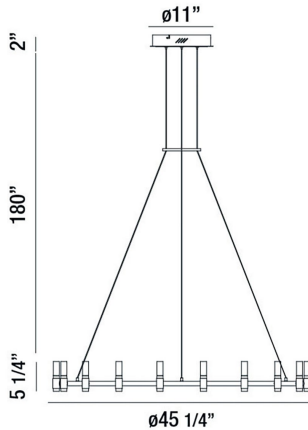

ALBANY, 46" ROUND CHANDELIER

PRODUCT DETAILS

No.	:	37044-015
Product Color	:	DEEP BLACK/BRASS
Product Material	:	METAL
Shade / Accent Material	:	ACRYLIC
Diameter	:	45.25"
Height	:	5.25"
Overall Height	:	187.25"
Weight	:	16.5lbs

LIGHT SOURCE DETAILS

Light Source Type	:	INTEGRATED LED
Input Voltage	:	120V
Bulb Voltage	:	120V
Socket Type	:	LED
Total Wattage	:	81W
Total Lumen	:	2880lm
Kelvin	:	3000K
CRI	:	90+
Dimmable	:	Yes

Options Available

ITEM NO.	FINISH	SHADE
37044-015	DEEP BLACK/BRASS	

TECHNICAL DETAILS

Hanging Support Type	:	WIRE
Hanging Support Length	:	180"
Canopy / Backplate Height	:	2"
Canopy / Backplate Dia.	:	11"
Location	:	DRY
Title 24	:	Yes