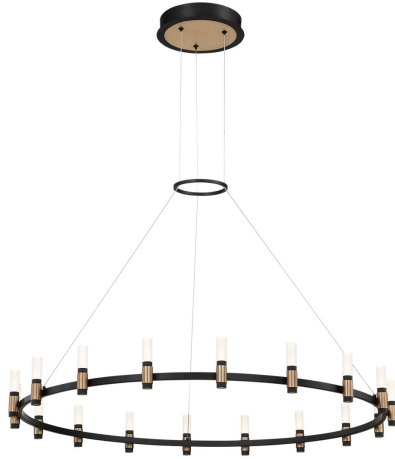

ALBANY, 46" ROUND CHANDELIER

PRODUCT DETAILS

No.	:	37044-015
Product Color	:	DEEP BLACK/BRASS
Product Material	:	METAL
Shade / Accent Material	:	ACRYLIC
Diameter	:	45.25"
Height	:	5.25"
Overall Height	:	187.25"
Weight	:	16.5lbs

LIGHT SOURCE DETAILS

Light Source Type	:	INTEGRATED LED
Input Voltage	:	120V
Bulb Voltage	:	120V
Socket Type	:	LED
Total Wattage	:	81W
Total Lumen	:	2880lm
Kelvin	:	3000K
CRI	:	90+
Dimmable	:	Yes

Options Available

ITEM NO.	FINISH	SHADE
37044-015	DEEP BLACK/BRASS	

TECHNICAL DETAILS

Hanging Support Type	:	WIRE
Hanging Support Length	:	180"
Canopy / Backplate Height	:	2"
Canopy / Backplate Dia.	:	11"
Location	:	DRY
Title 24	:	Yes