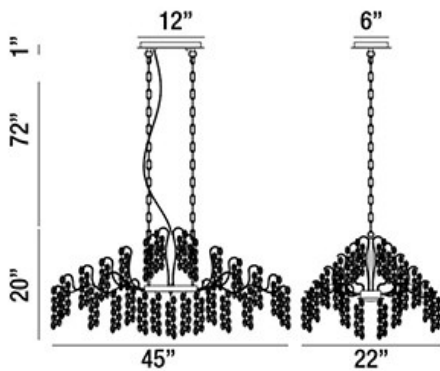

## CAMPOBASSO, 45" OVAL CHANDELIER

### PRODUCT DETAILS

No.	:	29061-013
Product Color	:	ANTIQUE GOLD
Product Material	:	METAL
Shade / Accent Colour	:	CLEAR/AMBER
Shade / Accent Material	:	HAND PRESSED GLASS
Length	:	45"
Width	:	22"
Height	:	20"
Overall Height	:	93"
Weight	:	35.6lbs

### LIGHT SOURCE DETAILS

Number of Bulbs	:	10
Light Source	:	Halogen
Light Source Type	:	G9
Input Voltage	:	120V
Socket Type	:	G9
Wattage	:	40W
Total Wattage	:	400W
Bulb Included	:	Yes
Dimmable	:	Yes

### TECHNICAL DETAILS

Light Direction	:	Down
Hanging Support Type	:	CHAIN
Hanging Support Length	:	72"
Canopy / Backplate Length	:	12"
Canopy / Backplate Height	:	1"
Canopy / Backplate Width	:	6"
Adjustable Lamp Head	:	No
Location	:	DRY
Approval	:	