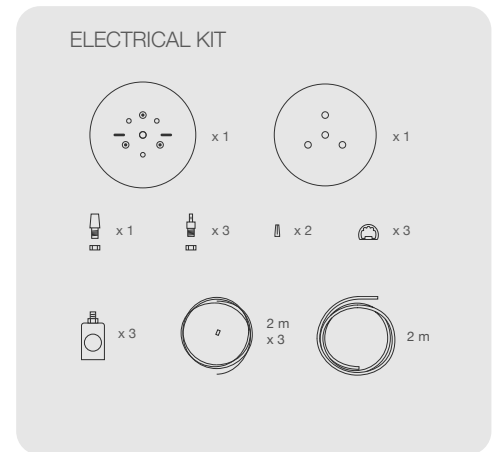

RENATA 116 ROUND L

WE PLIGHT

DIMENSIONS

PARTS

CODE	REL116
TYPE	Pendant Lamp
MOUNTING	Ceiling rose and steel cord includes
CORD LENGHT	2 m. / Textile cable
BULB	100 watts (max) / Bulb Socket E26 / E27 x 3
WEIGHT	8.77 kg. / 19.33 lbs.

MATERIALS

Woods:  Ash  Beech  Petiribi  Wenge  Ebony  Grey Oak

Colors:  Red  Yellow  Green  Blue  White

Le Corbusier Colors:  Rose  Terracotta  Ocher  Light Green  Light Petrol

Acoustic:  Wool Felt