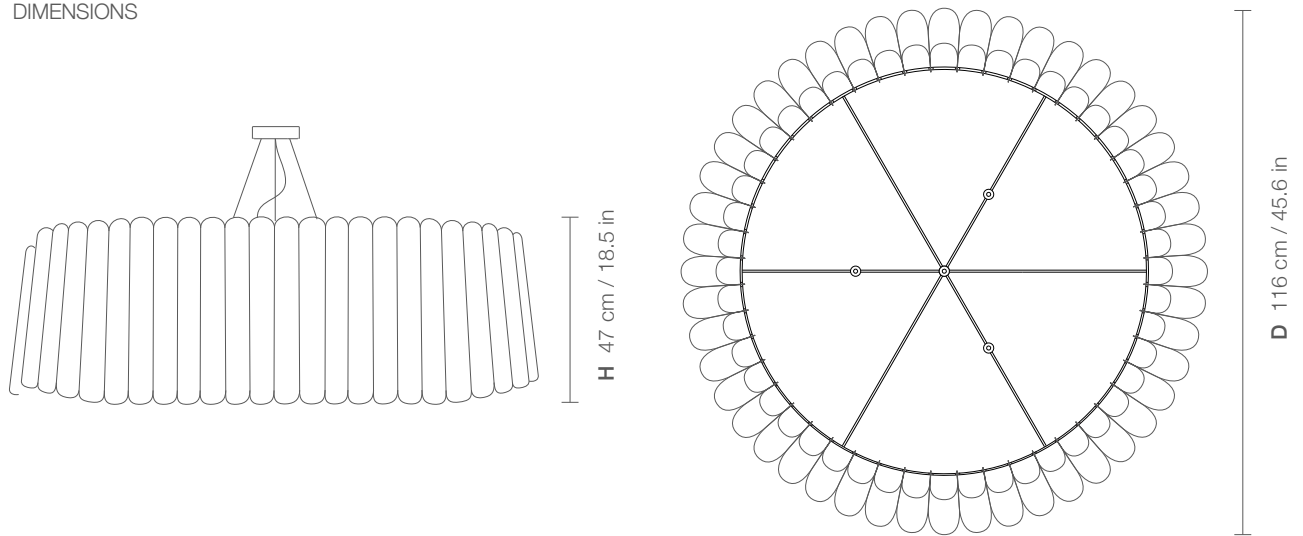

RENATA 116 ROUND L

WE PLIGHT

DIMENSIONS

PARTS

CODE	REL116
TYPE	Pendant Lamp
MOUNTING	Ceiling rose and steel cord includes
CORD LENGHT	2 m. / Textile cable
BULB	100 watts (max) / Bulb Socket E26 / E27 x 3
WEIGHT	8.77 kg. / 19.33 lbs.

MATERIALS

Woods:  Ash  Beech  Petiribi  Wenge  Ebony  Grey Oak

Colors:  Red  Yellow  Green  Blue  White

Le Corbusier Colors:  Rose  Terracotta  Ocher  Light Green  Light Petrol

Acoustic:  Wool Felt