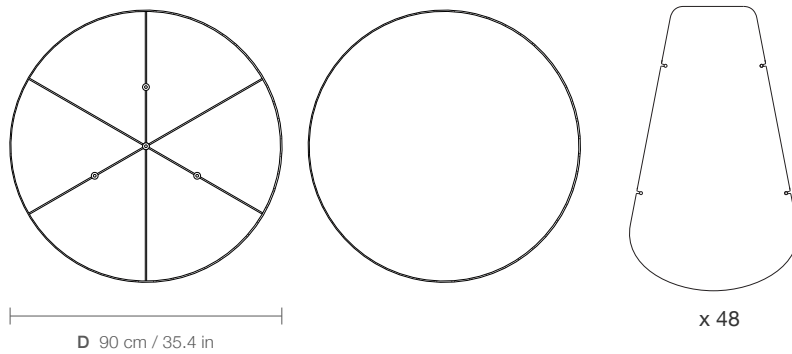

RENATA 116 ROUND L

WE PLIGHT

DIMENSIONS

PARTS

CODE	REL116
TYPE	Pendant Lamp
MOUNTING	Ceiling rose and steel cord includes
CORD LENGHT	2 m. / Textile cable
BULB	100 watts (max) / Bulb Socket E26 / E27 x 3
WEIGHT	8.77 kg. / 19.33 lbs.