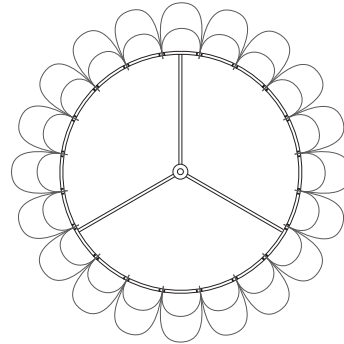

RENATA 56

WE PLIGHT
^

DIMENSIONS

H 30 cm / 11.7 in

D 56 cm / 22 in

PARTS

x 20

D 40 cm / 15.7 in

ELECTRICAL KIT

x 1

x 1

x 1

x 1

x 2

x 1

2 m

2 m

CODE

RE56

TYPE

Pendant Lamp

MOUNTING

Ceiling rose and steel cord includes

CORD LENGTH

Green

Blue

White

Le Corbusier
Colors:

Rose

Terracotta

Ocher

Light Petrol