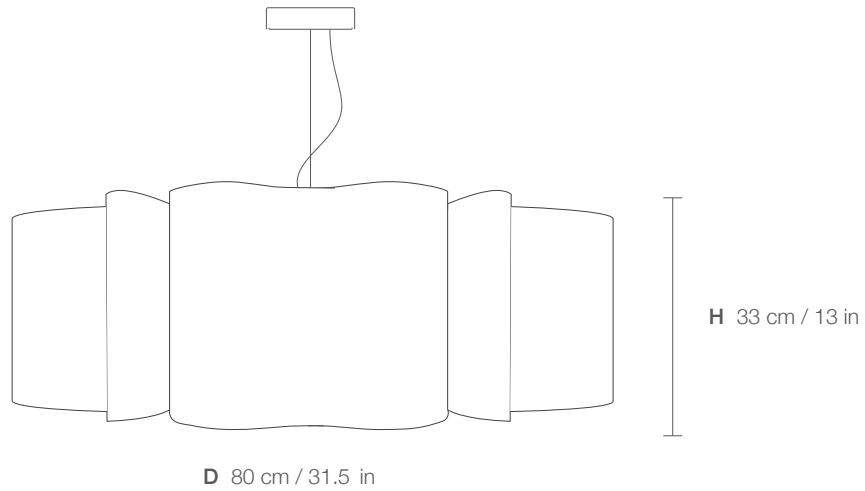

PAULINA 80

WE PLIGHT
^

DIMENSIONS

PARTS

CODE	PA80
TYPE	Pendant Lamp
MOUNTING	Ceiling rose and steel cord includes
CORD LENGTH	2 m. / Textile cable
BULB	100 watts (max) / Bulb Socket E26 / E27 x 1
WEIGHT	2.74 kg. / 6.04 lbs.