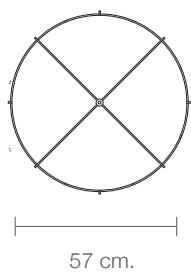

PAULINA 80

WE PLIGHT
^

DIMENSIONS

PARTS

CODE	PA80
TYPE	Pendant Lamp
MOUNTING	Ceiling rose and steel cord includes
CORD LENGTH	2 m. / Textile cable
BULB	100 watts (max) / Bulb Socket E26 / E27 x 1
WEIGHT	2.74 kg. / 6.04 lbs.