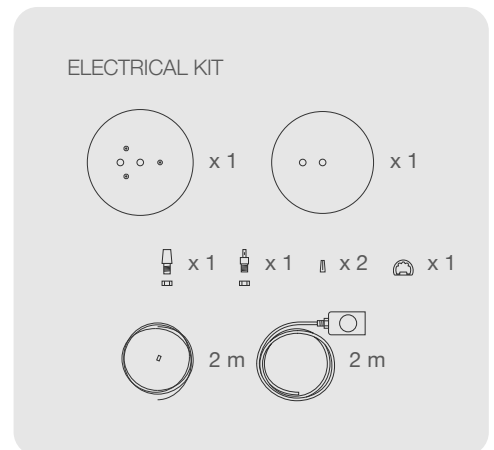

PAULINA 80

WE PLIGHT
^

DIMENSIONS

PARTS

CODE	PA80
TYPE	Pendant Lamp
MOUNTING	Ceiling rose and steel cord includes
CORD LENGTH	2 m. / Textile cable
BULB	100 watts (max) / Bulb Socket E26 / E27 x 1
WEIGHT	2.74 kg. / 6.04 lbs.