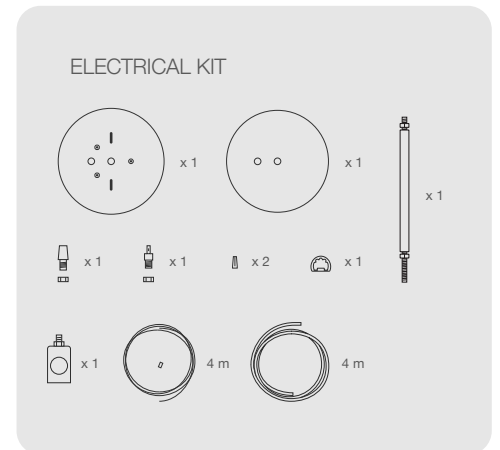

OLIVIA 72

WE PLIGHT
^

DIMENSIONS

PARTS

| | |
|-------------|---|
| CODE | OL72 |
| TYPE | Pendant Lamp |
| MOUNTING | Ceiling rose and steel cord includes |
| CORD LENGTH | 4 m. / Textile cable |
| BULB | 100 watts (max) / Bulb Socket E26 / E27 x 1 |
| WEIGHT | 5.28 kg. / 11.64 lbs. |

MATERIALS

Woods:  Ash  Beech  Petiribi  Wenge  Ebony  Grey Oak

Colors:  Red  Yellow  Green  Blue  White

Le Corbusier Colors:  Rose  Terracotta  Ocher   Light Petrol