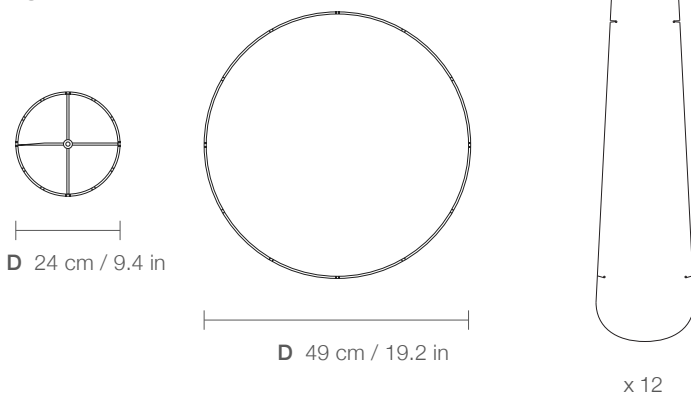

OLIVIA 72

WE PLIGHT
^

DIMENSIONS

PARTS

| | |
|-------------|---|
| CODE | OL72 |
| TYPE | Pendant Lamp |
| MOUNTING | Ceiling rose and steel cord includes |
| CORD LENGTH | 4 m. / Textile cable |
| BULB | 100 watts (max) / Bulb Socket E26 / E27 x 1 |
| WEIGHT | 5.28 kg. / 11.64 lbs. |