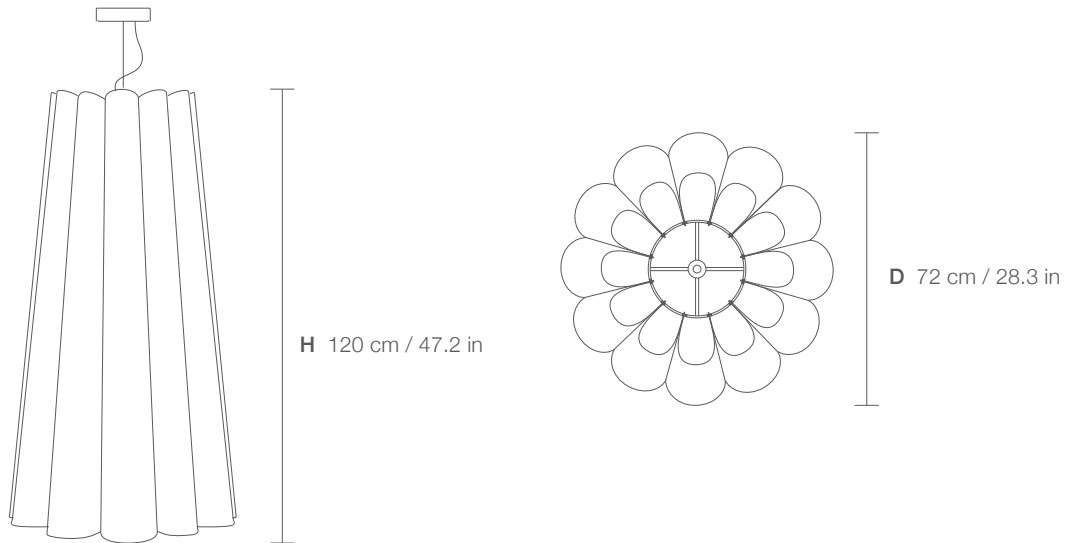

OLIVIA 72

WE PLIGHT
^

DIMENSIONS

PARTS

| | |
|-------------|---|
| CODE | OL72 |
| TYPE | Pendant Lamp |
| MOUNTING | Ceiling rose and steel cord includes |
| CORD LENGTH | 4 m. / Textile cable |
| BULB | 100 watts (max) / Bulb Socket E26 / E27 x 1 |
| WEIGHT | 5.28 kg. / 11.64 lbs. |

MATERIALS

Woods:  Ash  Beech  Petiribi  Wenge  Ebony  Grey Oak

Colors:  Red  Yellow  Green  Blue  White

Le Corbusier Colors:  Rose  Terracotta  Ocher   Light Petrol