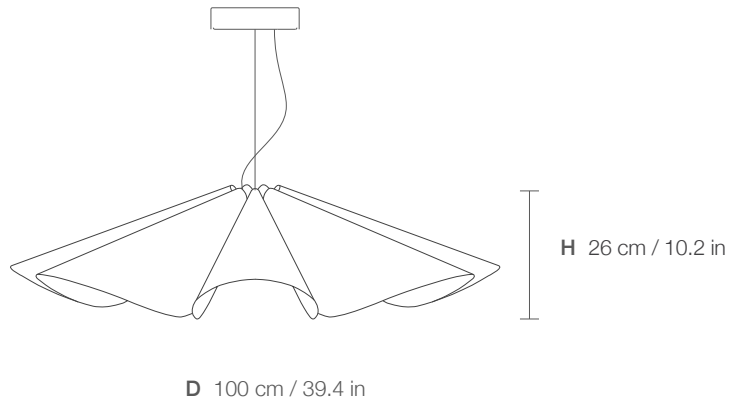

DELFINA 100

WE PLIGHT
^

DIMENSIONS

PARTS

CODE	DE100
TYPE	Pendant Lamp
MOUNTING	Ceiling rose and steel cord includes
CORD LENGHT	2 m. / Textile cable
BULB	100 watts (max) / Bulb Socket E26 / E27 x 1
WEIGHT	2.33 kg. / 5.13 lbs.