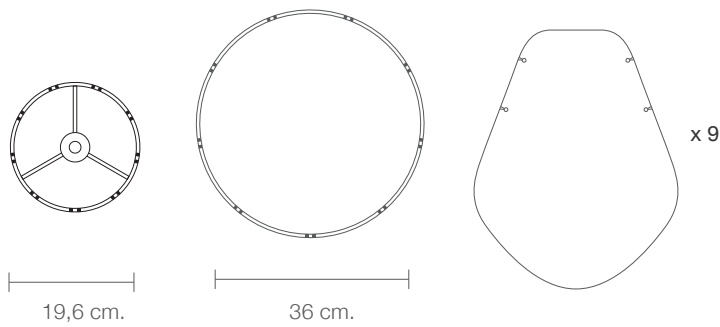

DELFINA 100

WE PLIGHT
^

DIMENSIONS

PARTS

CODE	DE100
TYPE	Pendant Lamp
MOUNTING	Ceiling rose and steel cord includes
CORD LENGHT	2 m. / Textile cable
BULB	100 watts (max) / Bulb Socket E26 / E27 x 1
WEIGHT	2.33 kg. / 5.13 lbs.