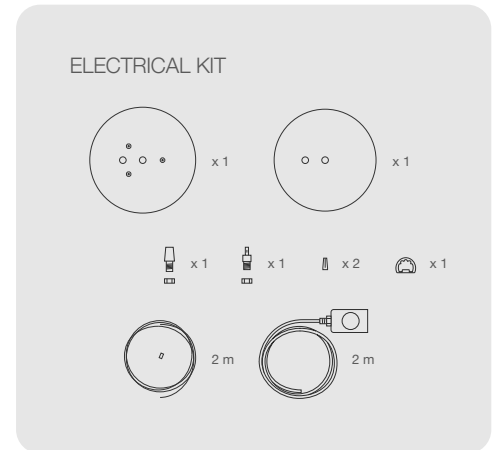

DELFINA 100

WE PLIGHT
^

DIMENSIONS

PARTS

CODE	DE100
TYPE	Pendant Lamp
MOUNTING	Ceiling rose and steel cord includes
CORD LENGHT	2 m. / Textile cable
BULB	100 watts (max) / Bulb Socket E26 / E27 x 1
WEIGHT	2.33 kg. / 5.13 lbs.