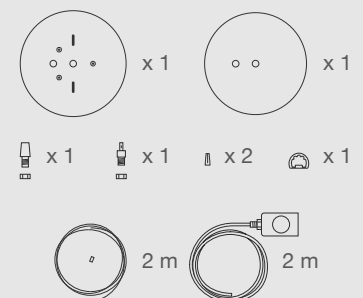

BELLA 107

WE PLIGHT

DIMENSIONS

PARTS

ELECTRICAL KIT

CODE	BE90
TYPE	Pendant Lamp
MOUNTING	Ceiling rose and steel cord includes
CORD LENGTH	2 m. / Textile cable
BULB	100 watts (max) / Bulb Socket E26 / E27 x 1
WEIGHT	6.46 kg. / 14.24 lbs.