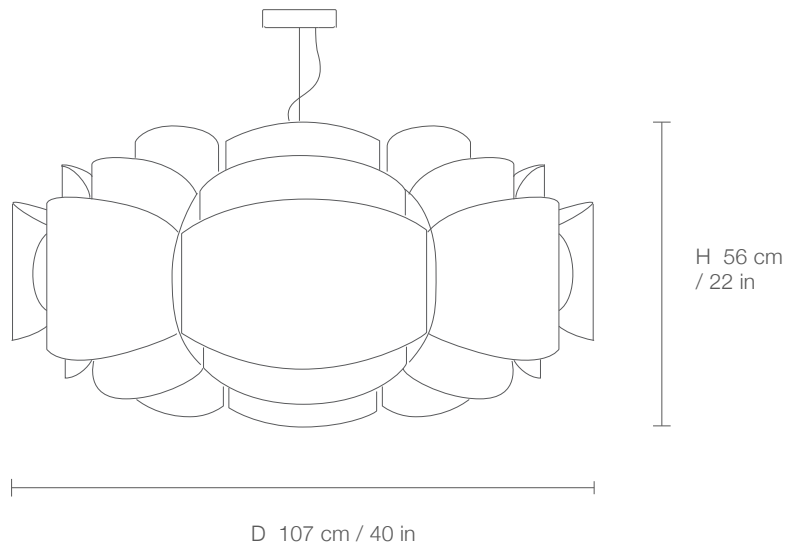

BELLA 107

WE PLIGHT

DIMENSIONS

PARTS

ELECTRICAL KIT

CODE	BE90
TYPE	Pendant Lamp
MOUNTING	Ceiling rose and steel cord includes
CORD LENGTH	2 m. / Textile cable
BULB	100 watts (max) / Bulb Socket E26 / E27 x 1
WEIGHT	6.46 kg. / 14.24 lbs.