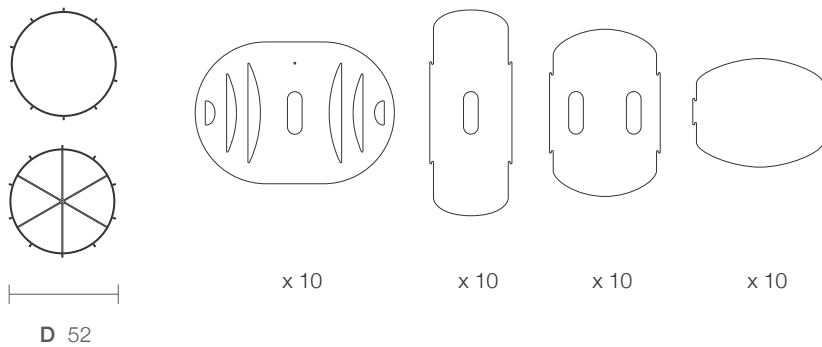

BELLA 107

WE PLIGHT

DIMENSIONS

PARTS

ELECTRICAL KIT

CODE	BE90
TYPE	Pendant Lamp
MOUNTING	Ceiling rose and steel cord includes
CORD LENGTH	2 m. / Textile cable
BULB	100 watts (max) / Bulb Socket E26 / E27 x 1
WEIGHT	6.46 kg. / 14.24 lbs.