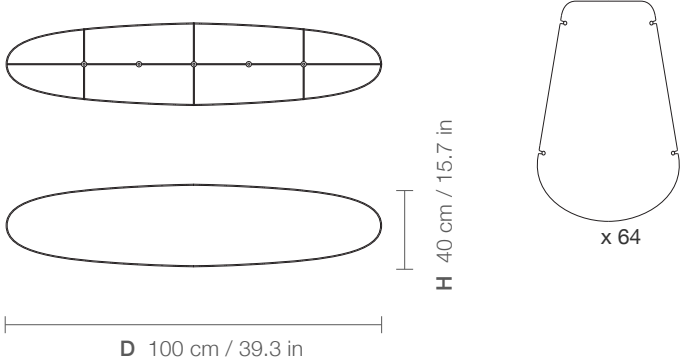

RENATA 200 OVAL

WE PLIGHT
^

DIMENSIONS

PARTS

CODE	REO200
TYPE	Pendant Lamp
MOUNTING	Ceiling rose and steel cord includes
CORD LENGHT	2 m. / Textile cable
BULB	100 watts (max) / Bulb Socket E26 / E27 x 3
WEIGHT	