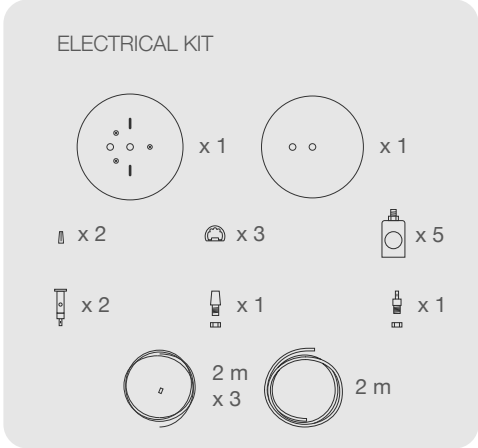

RENATA 200 OVAL

WE PLIGHT
^

DIMENSIONS

PARTS

CODE	REO200
TYPE	Pendant Lamp
MOUNTING	Ceiling rose and steel cord includes
CORD LENGHT	2 m. / Textile cable
BULB	100 watts (max) / Bulb Socket E26 / E27 x 3
WEIGHT	