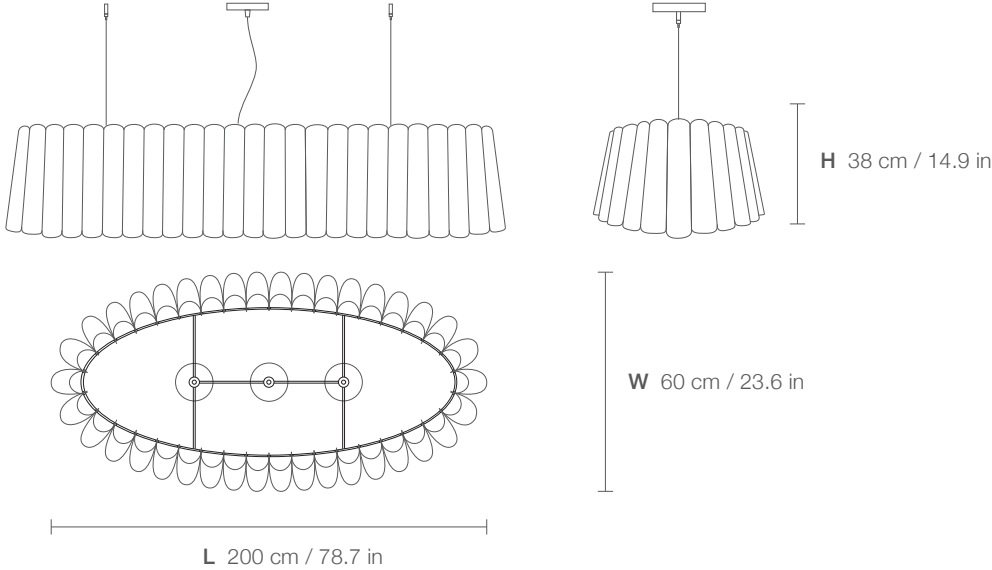

RENATA 200 OVAL

WE PLIGHT
^

DIMENSIONS

PARTS

CODE	REO200
TYPE	Pendant Lamp
MOUNTING	Ceiling rose and steel cord includes
CORD LENGHT	2 m. / Textile cable
BULB	100 watts (max) / Bulb Socket E26 / E27 x 3
WEIGHT	