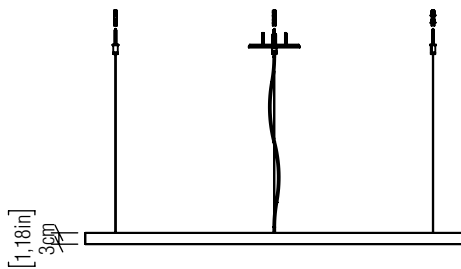

1320
LED-UL

Project name:
Date: Specifier:
Line: Frame
Family: Pendant
Description: Frame Accord Pendant 1320

Material: Natural Wood Veneer, MDF and Acrylic
Weight:

Integrated LED Strip 1 unit Driver, housed in Junction box
Dimmable, ELV

Color Temperature: 2700K, 3000K, 3500K or 4000K
CRI: 90
Luminous Flux: 1500lm
Delivered Lumens: 750lm
Total Power: 15W

Input Voltage: 110V or 277V
Input Frequency: 60 Hz
Isolation: Class II

Height Adjustment Limit: 160cm/63in