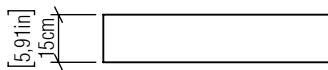

FINISHING OPTION:

	02 MATTE BLACK		27 GOLD
	06 IMBUIA		29 TEAL
	07 WHITE		30 OLIVE GREEN
	09 LOURO FREIJÓ		31 FERRARI RED
	12 TEAK		32 COPPER
	15 CAPPUCCINO		33 BRONZE
	18 AMERICAN WALNUT		34 MAPLE
	22 GLOSSY BLACK		38 PALE GOLD
	25 IREDESCENT WHITE		39 LEAD GREY
	26 LIGHT PINK		40 SATIN BLUE