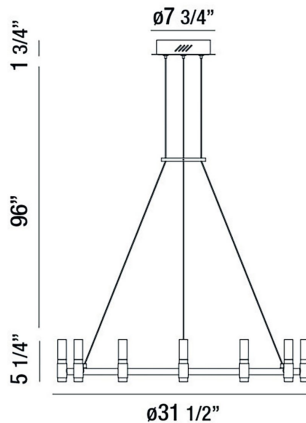

ALBANY, 32" ROUND CHANDELIER

PRODUCT DETAILS

No.	:	37043-018
Product Color	:	DEEP BLACK/BRASS
Product Material	:	METAL
Shade / Accent Material	:	ACRYLIC
Diameter	:	31.5"
Height	:	5.25"
Overall Height	:	103"
Weight	:	9.5lbs

LIGHT SOURCE DETAILS

Light Source Type	:	INTEGRATED LED
Input Voltage	:	120V
Bulb Voltage	:	120V
Socket Type	:	LED
Total Wattage	:	53W
Total Lumen	:	1920lm
Kelvin	:	3000K
CRI	:	90+
Dimmable	:	Yes

Options Available

ITEM NO.	FINISH	SHADE
37043-018	DEEP BLACK/BRASS	

TECHNICAL DETAILS

Hanging Support Type	:	WIRE
Hanging Support Length	:	96"
Canopy / Backplate Height	:	1.75"
Canopy / Backplate Dia.	:	7.75"
Location	:	DRY
Approval	:	
Title 24	:	Yes