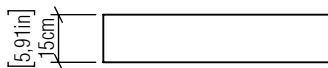

FINISHING OPTION:

	02 MATTE BLACK		27 GOLD
	06 IMBUIA		29 TEAL
	07 WHITE		30 OLIVE GREEN
	09 LOURO FREIJÓ		31 FERRARI RED
	12 TEAK		32 COPPER
	15 CAPPUCCINO		33 BRONZE
	18 AMERICAN WALNUT		34 MAPLE
	22 GLOSSY BLACK		38 PALE GOLD
	25 IREDESCENT WHITE		39 LEAD GREY
	26 LIGHT PINK		40 SATIN BLUE