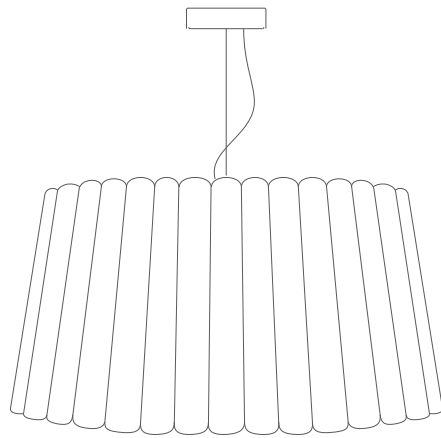

## DIMENSIONS

H 47 cm / 18.5 in

D 80 cm / 31.5 in

## PARTS

D 54 cm / 21.2 in

x 28

2 m

CODE

RE80

TYPE

Pendant Lamp

MOUNTING

Ceiling rose and steel cord includes

CORD LENGTH

Colors:

Red

Yellow

Green

Blue

White

Le Corbusier  
Colors:

Rose