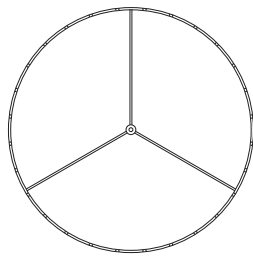

## DIMENSIONS

H 47 cm / 18.5 in

D 80 cm / 31.5 in

## PARTS

D 54 cm / 21.2 in

x 28