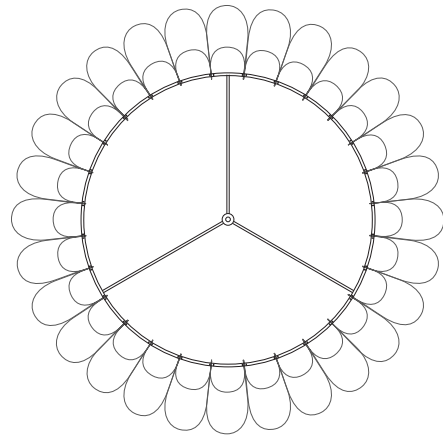

## DIMENSIONS

H 47 cm / 18.5 in

D 80 cm / 31.5 in

## PARTS

D 54 cm / 21.2 in

x 28