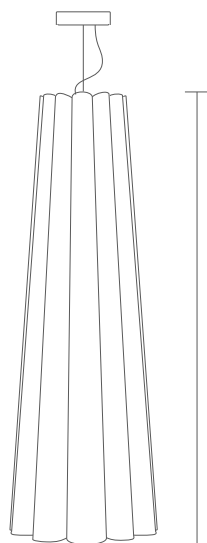

OLIVIA 39 L

WE PLIGHT
^

DIMENSIONS

H 120 cm / 47.2 in

D 39 cm / 15.5 in

PARTS

D 15 cm / 5.9 in

x 10

ELECTRICAL KIT

x 1

x 1

x 1

x 1

x 2

x 1

x 1

x 1

4 m

4 m

CODE

OLL39

TYPE

Pendant Lamp

MOUNTING

Ceiling rose and steel cord includes

CORD LENGTH

4 m. / Textile cable

BULB

100 watts (max) / Bulb Socket E26 / E27 x 1

WEIGHT

3.63 kg. / 8 lbs.

MATERIALS