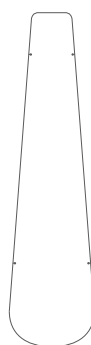

OLIVIA 39 L

WE PLIGHT
^

DIMENSIONS

H 120 cm / 47.2 in

D 39 cm / 15.5 in

PARTS

D 15 cm / 5.9 in

x 10

ELECTRICAL KIT

x 1

x 1

x 1

x 1

x 2

x 1

x 1

x 1

4 m

4 m

CODE

OLL39

TYPE

Pendant Lamp

MOUNTING

Ceiling rose and steel cord includes

CORD LENGTH

4 m. / Textile cable

BULB

100 watts (max) / Bulb Socket E26 / E27 x 1

WEIGHT

3.63 kg. / 8 lbs.

MATERIALS