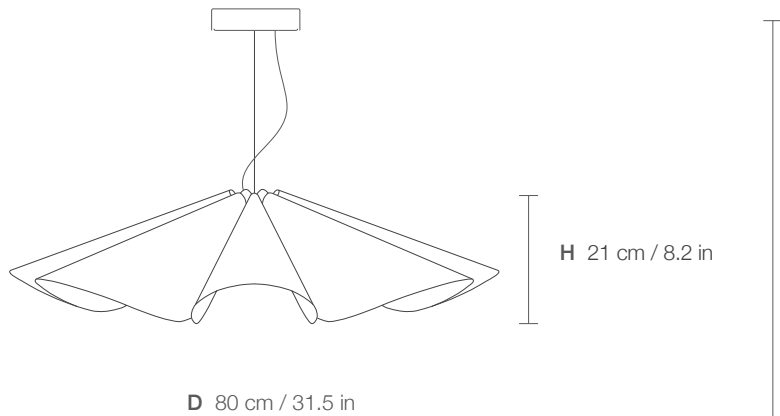

## DIMENSIONS

## PARTS

## ELECTRICAL KIT

CODE	DE80
TYPE	Pendant Lamp
MOUNTING	Ceiling rose and steel cord includes
CORD LENGHT	2 m. / Textile cable
BULB	100 watts (max) / Bulb Socket E26 / E27 x 1
WEIGHT	1.97 kg. / 4.34 lbs.