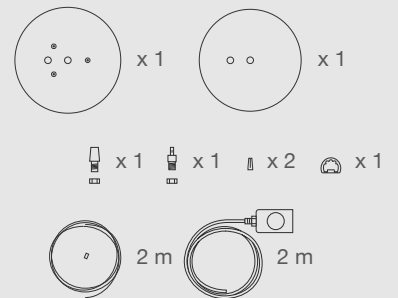

## DIMENSIONS

## PARTS

## ELECTRICAL KIT

CODE	DE80
TYPE	Pendant Lamp
MOUNTING	Ceiling rose and steel cord includes
CORD LENGHT	2 m. / Textile cable
BULB	100 watts (max) / Bulb Socket E26 / E27 x 1
WEIGHT	1.97 kg. / 4.34 lbs.