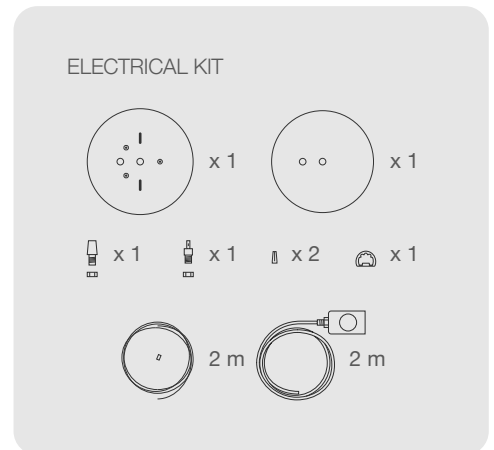

BELLA 90

WE PLIGHT
^

DIMENSIONS

PARTS

CODE	BE90
TYPE	Pendant Lamp
MOUNTING	Ceiling rose and steel cord includes
CORD LENGTH	2 m. / Textile cable
BULB	100 watts (max) / Bulb Socket E26 / E27 x 1
WEIGHT	5.25 kg. / 11.57 lbs.