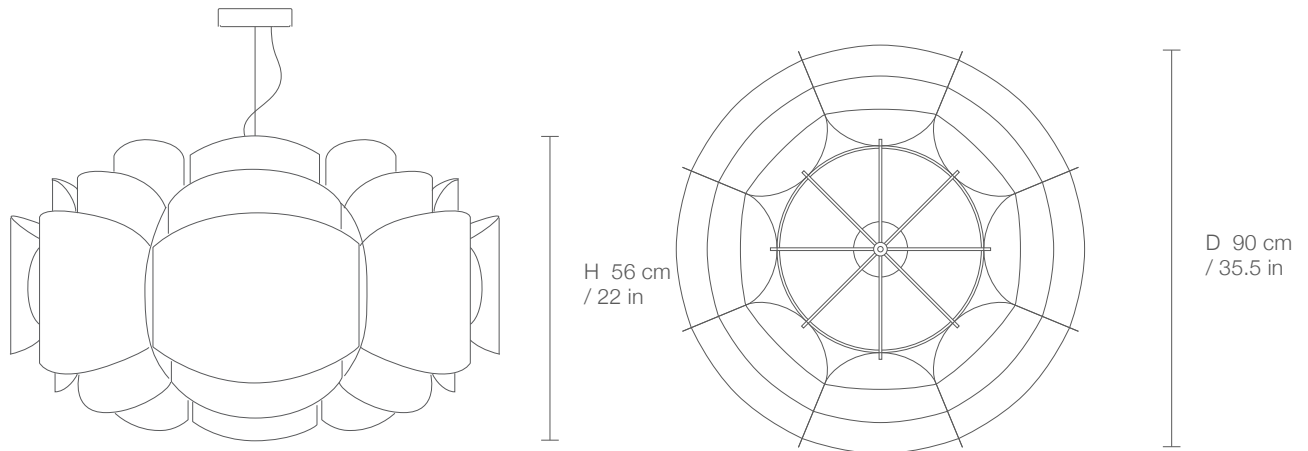

BELLA 90

WE PLIGHT
^

DIMENSIONS

PARTS

CODE	BE90
TYPE	Pendant Lamp
MOUNTING	Ceiling rose and steel cord includes
CORD LENGTH	2 m. / Textile cable
BULB	100 watts (max) / Bulb Socket E26 / E27 x 1
WEIGHT	5.25 kg. / 11.57 lbs.