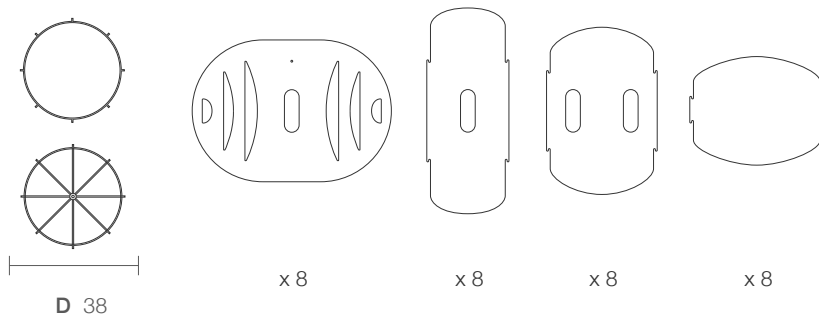

BELLA 90

WE PLIGHT
^

DIMENSIONS

PARTS

CODE	BE90
TYPE	Pendant Lamp
MOUNTING	Ceiling rose and steel cord includes
CORD LENGTH	2 m. / Textile cable
BULB	100 watts (max) / Bulb Socket E26 / E27 x 1
WEIGHT	5.25 kg. / 11.57 lbs.