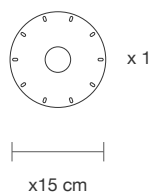

DIMENSIONS

PARTS

ELECTRICAL KIT

CODE

SO51

TYPE

Table Lamp

MOUNTING

CORD LENGTH

1.5 m. / Textile cable

BULB

100 watts (max) / Bulb Socket E26 / E27 x 1

WEIGHT

MATERIALS

Woods:

Ash