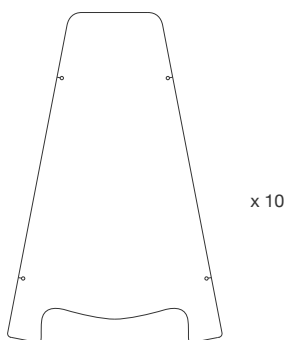

DIMENSIONS

PARTS

ELECTRICAL KIT

CODE

SO51

TYPE

Table Lamp

MOUNTING

CORD LENGTH

1.5 m. / Textile cable

BULB

100 watts (max) / Bulb Socket E26 / E27 x 1

WEIGHT

MATERIALS

Woods:

Ash