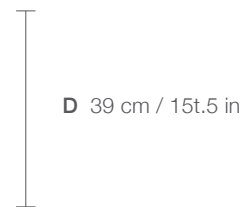

DIMENSIONS

PARTS

ELECTRICAL KIT

CODE

SO51

TYPE

Table Lamp

MOUNTING

CORD LENGTH

1.5 m. / Textile cable

BULB

100 watts (max) / Bulb Socket E26 / E27 x 1

WEIGHT

MATERIALS

Woods:

Ash