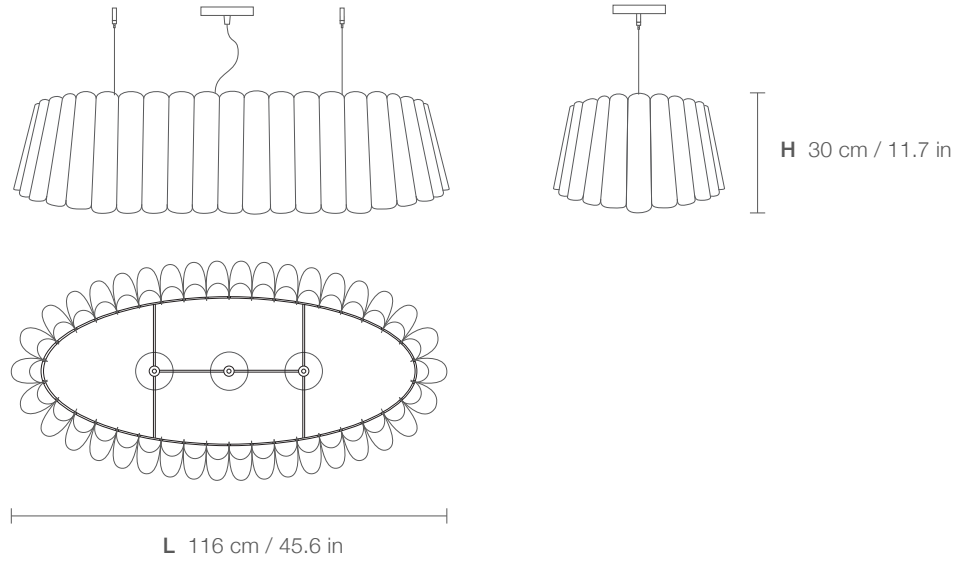

RENATA 116 OVAL

WEPLIGHT
^

DIMENSIONS

PARTS

ELECTRICAL KIT

CODE	REO116
TYPE	Pendant Lamp
MOUNTING	Ceiling rose and steel cord includes
CORD LENGHT	2 m. / Textile cable
BULB	100 watts (max) / Bulb Socket E26 / E27 x 3
WEIGHT	3.76 kg. / 8.28 lbs.