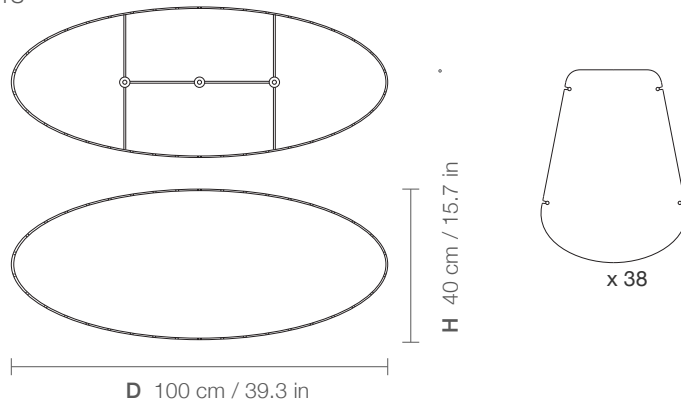

RENATA 116 OVAL

WEPLIGHT
^

DIMENSIONS

PARTS

ELECTRICAL KIT

CODE	REO116
TYPE	Pendant Lamp
MOUNTING	Ceiling rose and steel cord includes
CORD LENGHT	2 m. / Textile cable
BULB	100 watts (max) / Bulb Socket E26 / E27 x 3
WEIGHT	3.76 kg. / 8.28 lbs.