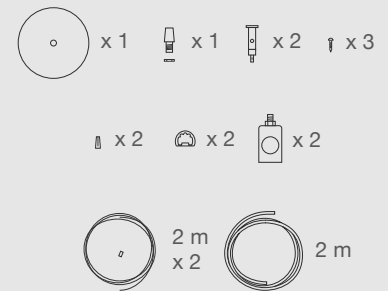

RENATA 116 OVAL

WEPLIGHT
^

DIMENSIONS

PARTS

ELECTRICAL KIT

CODE	REO116
TYPE	Pendant Lamp
MOUNTING	Ceiling rose and steel cord includes
CORD LENGHT	2 m. / Textile cable
BULB	100 watts (max) / Bulb Socket E26 / E27 x 3
WEIGHT	3.76 kg. / 8.28 lbs.