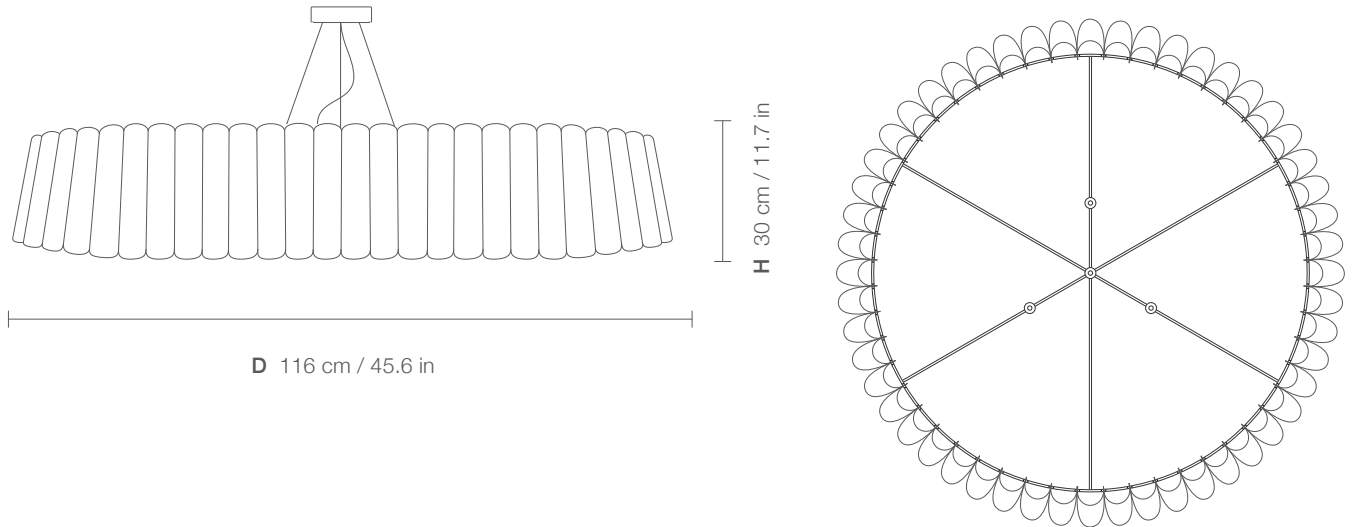

RENATA 116 ROUND

WE PLIGHT
^

DIMENSIONS

PARTS

ELECTRICAL KIT

CODE	RE116
TYPE	Pendant Lamp
MOUNTING	Ceiling rose and steel cord includes
CORD LENGTH	2 m. / Textile cable
BULB	100 watts (max) / Bulb Socket E26 / E27 x 3
WEIGHT	8 kg. / 17.63 lbs.

MATERIALS

Woods: Ash Beech Petiribi Wenge Ebony Grey Oak

Colors: Red Yellow Green Blue White

Le Corbusier Colors: Rose Terracotta Ocher Light Green Light Petrol

Acoustic: Wool Felt