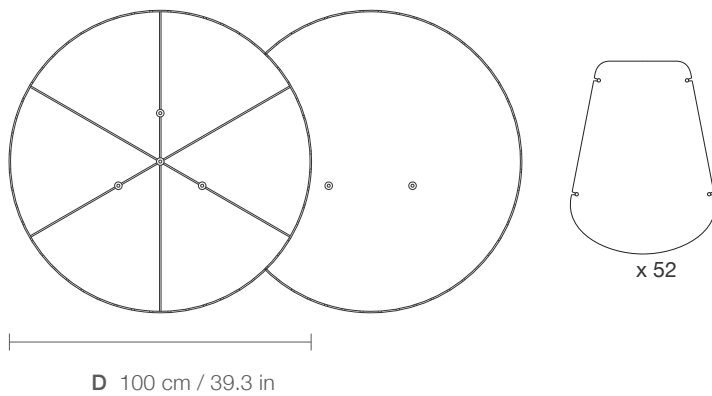

RENATA 116 ROUND

WE PLIGHT
^

DIMENSIONS

PARTS

ELECTRICAL KIT

CODE	RE116
TYPE	Pendant Lamp
MOUNTING	Ceiling rose and steel cord includes
CORD LENGTH	2 m. / Textile cable
BULB	100 watts (max) / Bulb Socket E26 / E27 x 3
WEIGHT	8 kg. / 17.63 lbs.