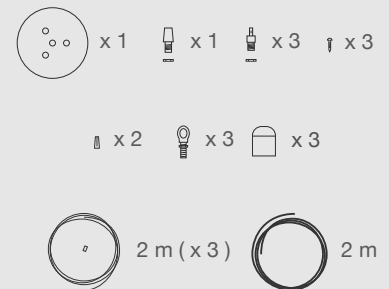

RENATA 116 ROUND

WE PLIGHT
^

DIMENSIONS

PARTS

ELECTRICAL KIT

CODE	RE116
TYPE	Pendant Lamp
MOUNTING	Ceiling rose and steel cord includes
CORD LENGTH	2 m. / Textile cable
BULB	100 watts (max) / Bulb Socket E26 / E27 x 3
WEIGHT	8 kg. / 17.63 lbs.