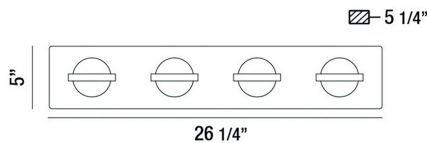

RYDER, 27" BATHBAR

PRODUCT DETAILS

No.	:	37070-014
Product Color	:	CHROME
Product Material	:	METAL
Shade / Accent Colour	:	CLEAR
Shade / Accent Material	:	GLASS
Width	:	26.25"
Height	:	5"
Ext	:	5.25"
Weight	:	8.8lbs

Options Available

ITEM NO.	FINISH	SHADE
37070-014	CHROME	CLEAR
37070-021	GOLD	CLEAR

LIGHT SOURCE DETAILS

Light Source Type	:	INTEGRATED LED
Input Voltage	:	120V
Bulb Voltage	:	120V
Socket Type	:	LED
Total Wattage	:	20W
Total Lumen	:	1000lm
Kelvin	:	3000K
CRI	:	90
Dimmable	:	Yes

TECHNICAL DETAILS

Canopy / Backplate Length	:	5"
Canopy / Backplate Height	:	1.25"
Canopy / Backplate Width	:	26.25"
Location	:	DAMP
Approval	:	
Title 24	:	Yes

PROJECT INFORMATION

 Job Name: Date: Type:

 Comments: