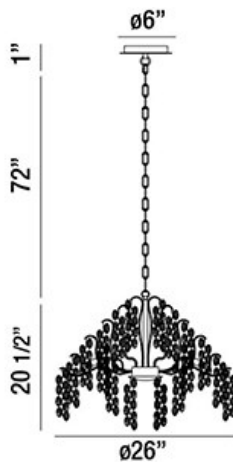

CAMPOBASSO, 26" ROUND CHANDELIER

PRODUCT DETAILS

No.	:	29059-010
Product Color	:	ANTIQUE GOLD
Product Material	:	METAL
Shade / Accent Colour	:	CLEAR/AMBER
Shade / Accent Material	:	HAND PRESSED GLASS
Diameter	:	26"
Height	:	20.5"
Overall Height	:	93.5"
Weight	:	23.1lbs

LIGHT SOURCE DETAILS

Number of Bulbs	:	8
Light Source	:	Halogen
Light Source Type	:	G9
Input Voltage	:	120V
Socket Type	:	G9
Wattage	:	40W
Total Wattage	:	320W
Bulb Included	:	Yes
Dimmable	:	Yes

Options Available

ITEM NO.	FINISH	SHADE
29059-010	ANTIQUE GOLD	CLEAR/AMBER

TECHNICAL DETAILS

Light Direction	:	Down
Hanging Support Type	:	CHAIN
Hanging Support Length	:	72"
Canopy / Backplate Height	:	1"
Canopy / Backplate Dia.	:	6"
Adjustable Lamp Head	:	No
Location	:	DRY
Approval	:	