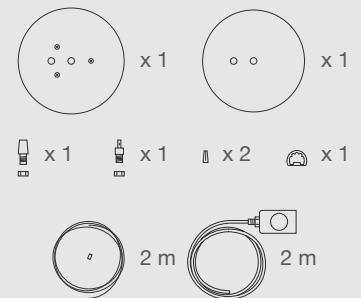

## DIMENSIONS

## PARTS

## ELECTRICAL KIT

CODE	REL56
TYPE	Pendant Lamp
MOUNTING	Ceiling rose and steel cord includes
CORD LENGTH	2 m. / Textile cable
BULB	100 watts (max) / Bulb Socket E26 / E27 x 1
WEIGHT	2.83 kg. / 6.23 lbs.