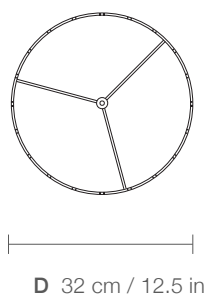

## DIMENSIONS

## PARTS

## ELECTRICAL KIT

CODE	REL56
TYPE	Pendant Lamp
MOUNTING	Ceiling rose and steel cord includes
CORD LENGTH	2 m. / Textile cable
BULB	100 watts (max) / Bulb Socket E26 / E27 x 1
WEIGHT	2.83 kg. / 6.23 lbs.