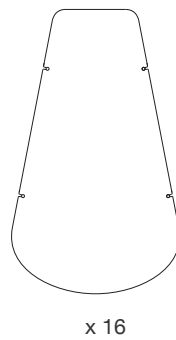

## DIMENSIONS

## PARTS

## ELECTRICAL KIT

CODE	REL56
TYPE	Pendant Lamp
MOUNTING	Ceiling rose and steel cord includes
CORD LENGTH	2 m. / Textile cable
BULB	100 watts (max) / Bulb Socket E26 / E27 x 1
WEIGHT	2.83 kg. / 6.23 lbs.