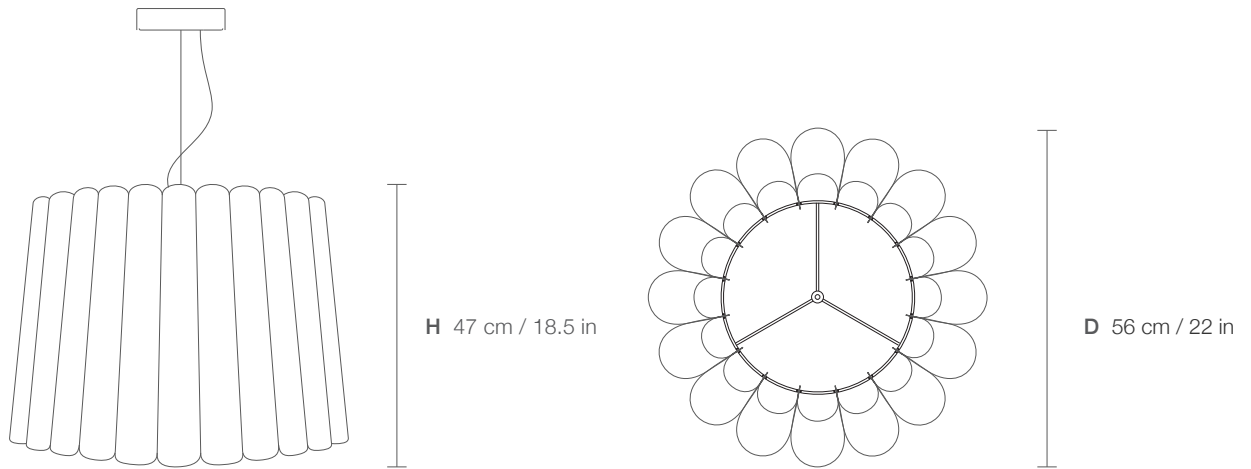

## DIMENSIONS

## PARTS

## ELECTRICAL KIT

CODE	REL56
TYPE	Pendant Lamp
MOUNTING	Ceiling rose and steel cord includes
CORD LENGTH	2 m. / Textile cable
BULB	100 watts (max) / Bulb Socket E26 / E27 x 1
WEIGHT	2.83 kg. / 6.23 lbs.