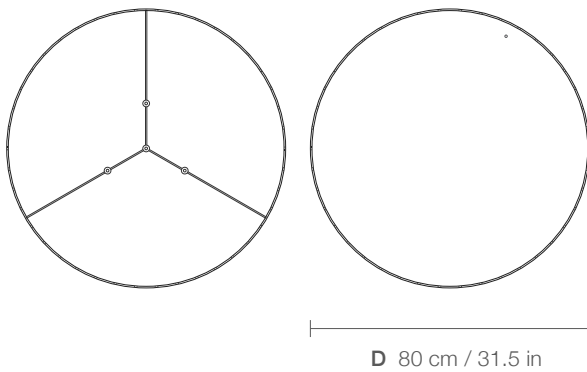

RENATA 98

WE PLIGHT

DIMENSIONS

PARTS

ELECTRICAL KIT

CODE

RE98

TYPE

Pendant Lamp

MOUNTING

Ceiling rose and steel cord includes

CORD LENGTH

2 m. / Textile cable

BULB

100 watts (max) / Bulb Socket E26 / E27 x 3

WEIGHT