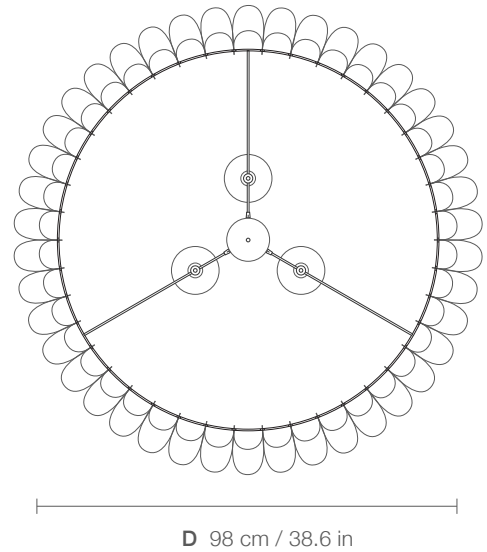

RENATA 98

WE PLIGHT

DIMENSIONS

PARTS

ELECTRICAL KIT

CODE

RE98

TYPE

Pendant Lamp

MOUNTING

Ceiling rose and steel cord includes

CORD LENGTH

2 m. / Textile cable

BULB

100 watts (max) / Bulb Socket E26 / E27 x 3

WEIGHT