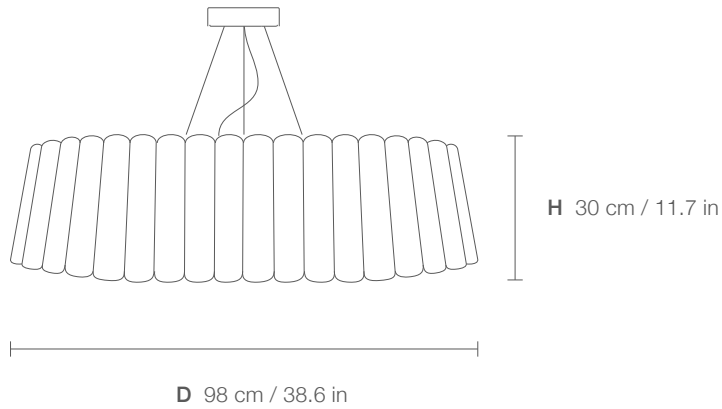

RENATA 98

WE PLIGHT

DIMENSIONS

PARTS

ELECTRICAL KIT

CODE

RE98

TYPE

Pendant Lamp

MOUNTING

Ceiling rose and steel cord includes

CORD LENGTH

2 m. / Textile cable

BULB

100 watts (max) / Bulb Socket E26 / E27 x 3

WEIGHT

4.75 kg. / 10.47 lbs.

MATERIALS

Woods:

Ash

Beech

Petiribi

Wenge

Ebony