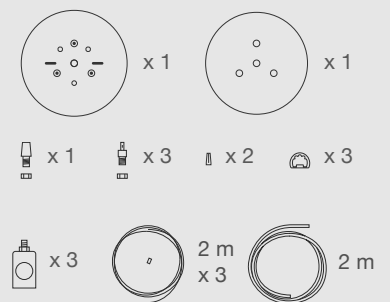

RENATA 98

WE PLIGHT

DIMENSIONS

PARTS

ELECTRICAL KIT

CODE

RE98

TYPE

Pendant Lamp

MOUNTING

Ceiling rose and steel cord includes

CORD LENGTH

2 m. / Textile cable

BULB

100 watts (max) / Bulb Socket E26 / E27 x 3

WEIGHT