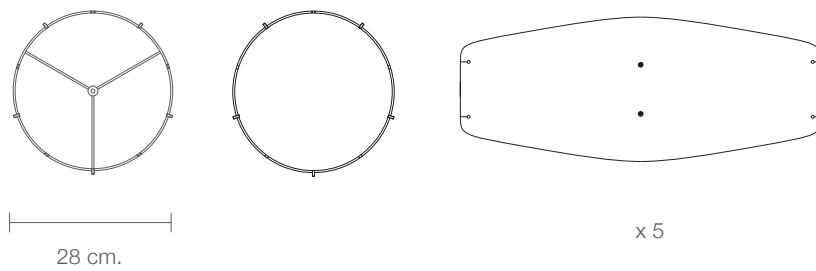

## DIMENSIONS

## PARTS

CODE

PA50

TYPE

Pendant Lamp

MOUNTING

Ceiling rose and steel cord includes

CORD LENGTH