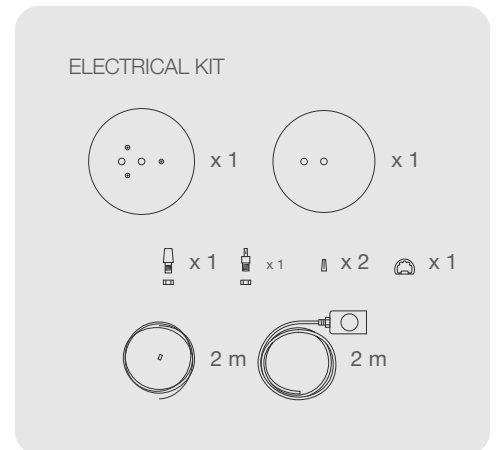

## DIMENSIONS

## PARTS

CODE

PA50

TYPE

Pendant Lamp

MOUNTING

Ceiling rose and steel cord includes

CORD LENGTH

2 m. / Textile cable

BULB

100 watts (max) / Bulb Socket E26 / E27 x 1

WEIGHT

1.35 kg. / 2.97 lbs.