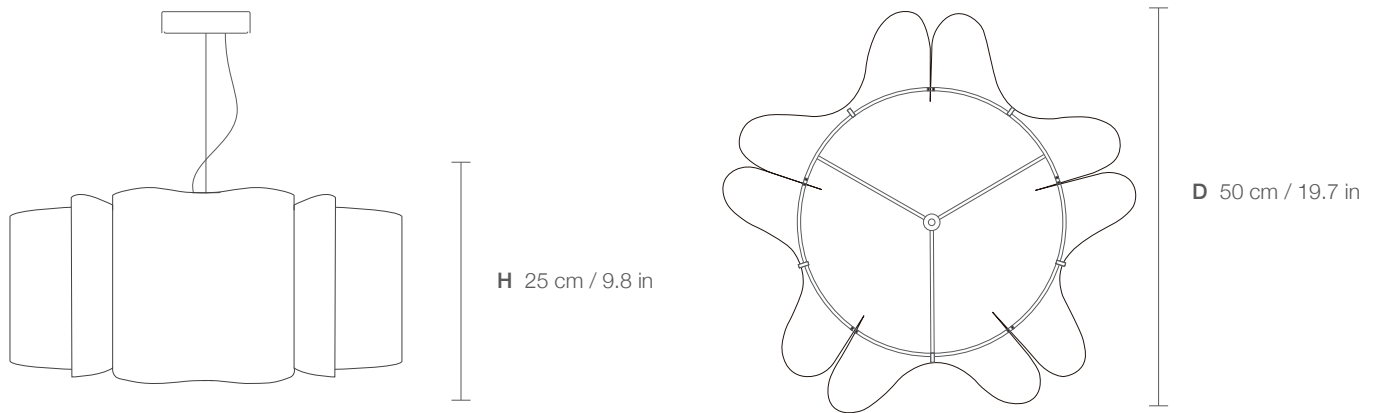

## DIMENSIONS

## PARTS

CODE

PA50

TYPE

Pendant Lamp

MOUNTING

Ceiling rose and steel cord includes

CORD LENGTH