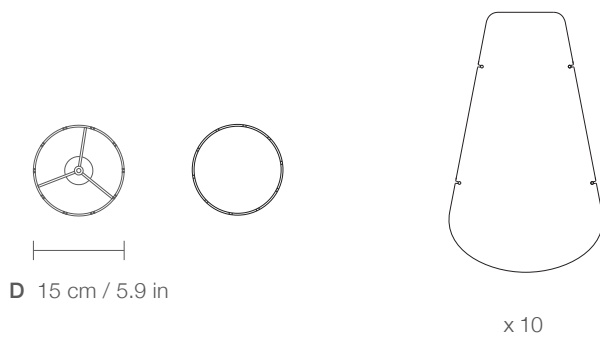

## DIMENSIONS

## PARTS

CODE	OL39
TYPE	Pendant Lamp
MOUNTING	Ceiling rose and steel cord includes
CORD LENGHT	2 m. / Textile cable
BULB	100 watts (max) / Bulb Socket E26 / E27 x 1
WEIGHT	1.76 kg. / 3.88 lbs.