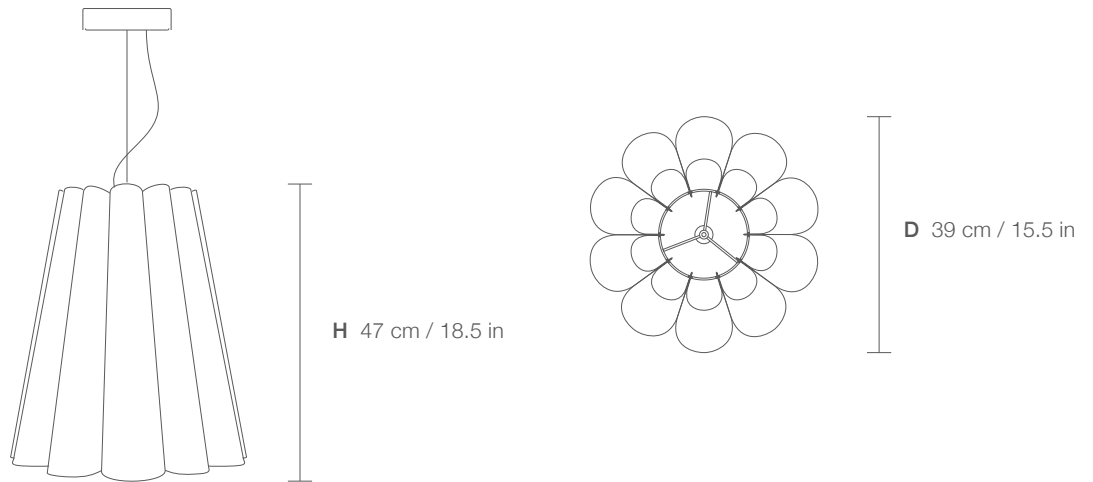

## DIMENSIONS

## PARTS

CODE	OL39
TYPE	Pendant Lamp
MOUNTING	Ceiling rose and steel cord includes
CORD LENGHT	2 m. / Textile cable
BULB	100 watts (max) / Bulb Socket E26 / E27 x 1
WEIGHT	1.76 kg. / 3.88 lbs.