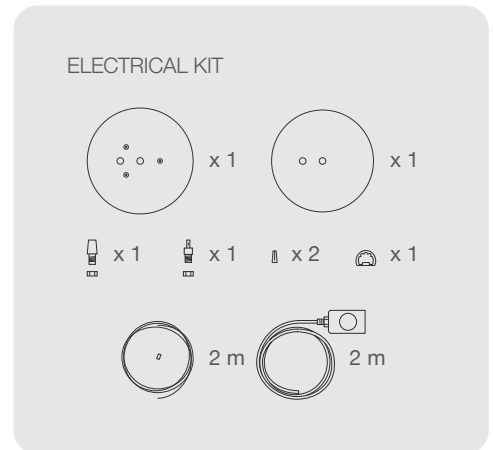

## DIMENSIONS

## PARTS

CODE	OL39
TYPE	Pendant Lamp
MOUNTING	Ceiling rose and steel cord includes
CORD LENGHT	2 m. / Textile cable
BULB	100 watts (max) / Bulb Socket E26 / E27 x 1
WEIGHT	1.76 kg. / 3.88 lbs.