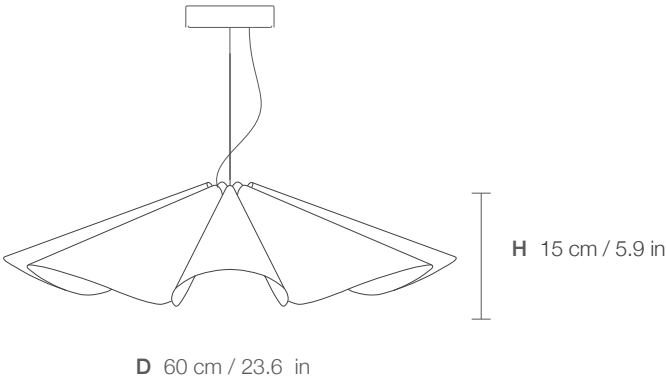

# DELFINA 60

WE PLIGHT  
^

DIMENSIONS

PARTS

CODE	DE60
TYPE	Pendant Lamp
MOUNTING	Ceiling rose and steel cord includes
CORD LENGHT	2 m. / Textile cable
BULB	100 watts (max) / Bulb Socket E26 / E27 x 1
WEIGHT	0.75 kg. / 1.65 lbs.