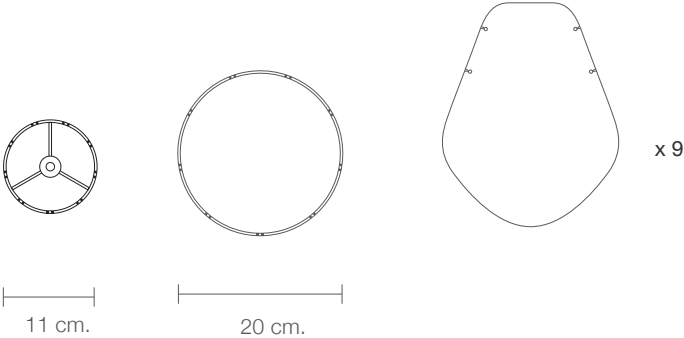

# DELFINA 60

WE PLIGHT  
^

DIMENSIONS

PARTS

CODE	DE60
TYPE	Pendant Lamp
MOUNTING	Ceiling rose and steel cord includes
CORD LENGHT	2 m. / Textile cable
BULB	100 watts (max) / Bulb Socket E26 / E27 x 1
WEIGHT	0.75 kg. / 1.65 lbs.