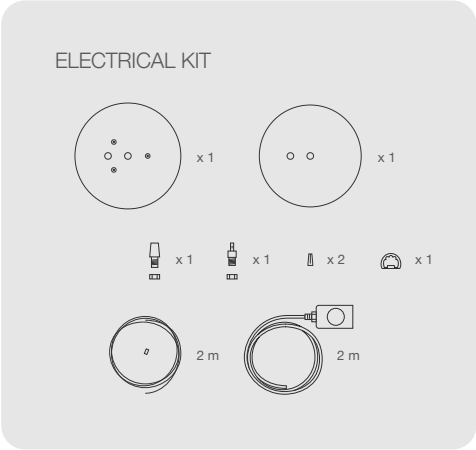

# DELFINA 60

WE PLIGHT  
^

DIMENSIONS

PARTS

CODE	DE60
TYPE	Pendant Lamp
MOUNTING	Ceiling rose and steel cord includes
CORD LENGHT	2 m. / Textile cable
BULB	100 watts (max) / Bulb Socket E26 / E27 x 1
WEIGHT	0.75 kg. / 1.65 lbs.