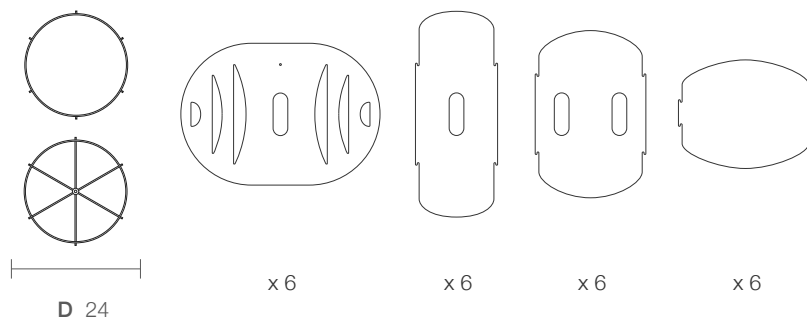

BELLA 76

WE PLIGHT
^

DIMENSIONS

PARTS

ELECTRICAL KIT

| | |
|-------------|---|
| CODE | BE76 |
| TYPE | Pendant Lamp |
| MOUNTING | Ceiling rose and steel cord includes |
| CORD LENGHT | 2 m. / Textile cable |
| BULB | 100 watts (max) / Bulb Socket E26 / E27 x 1 |
| WEIGHT | 3.8 kg. / 8.37 lbs. |