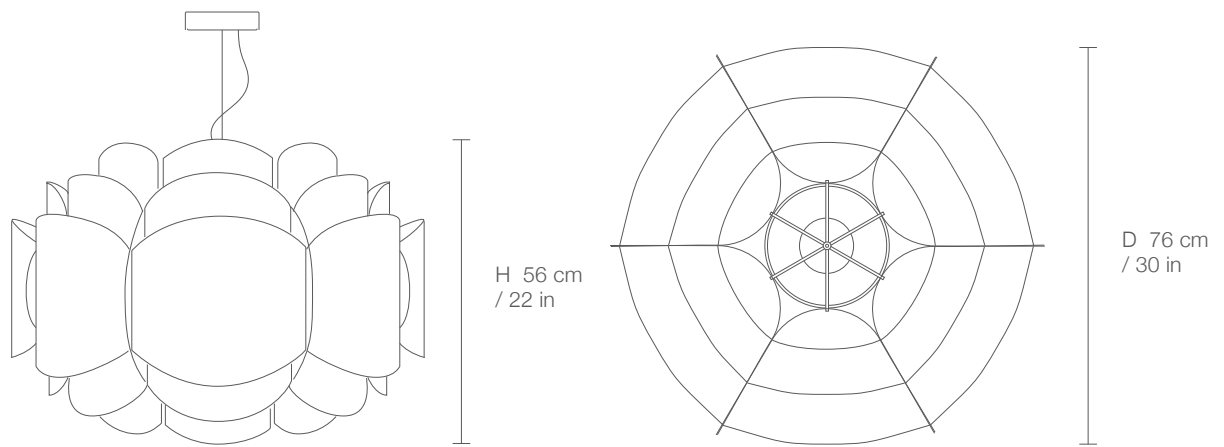

BELLA 76

WE PLIGHT
^

DIMENSIONS

PARTS

ELECTRICAL KIT

| | |
|-------------|---|
| CODE | BE76 |
| TYPE | Pendant Lamp |
| MOUNTING | Ceiling rose and steel cord includes |
| CORD LENGHT | 2 m. / Textile cable |
| BULB | 100 watts (max) / Bulb Socket E26 / E27 x 1 |
| WEIGHT | 3.8 kg. / 8.37 lbs. |