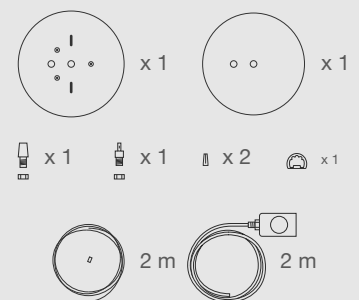

BELLA 76

WE PLIGHT
^

DIMENSIONS

PARTS

ELECTRICAL KIT

| | |
|-------------|---|
| CODE | BE76 |
| TYPE | Pendant Lamp |
| MOUNTING | Ceiling rose and steel cord includes |
| CORD LENGHT | 2 m. / Textile cable |
| BULB | 100 watts (max) / Bulb Socket E26 / E27 x 1 |
| WEIGHT | 3.8 kg. / 8.37 lbs. |