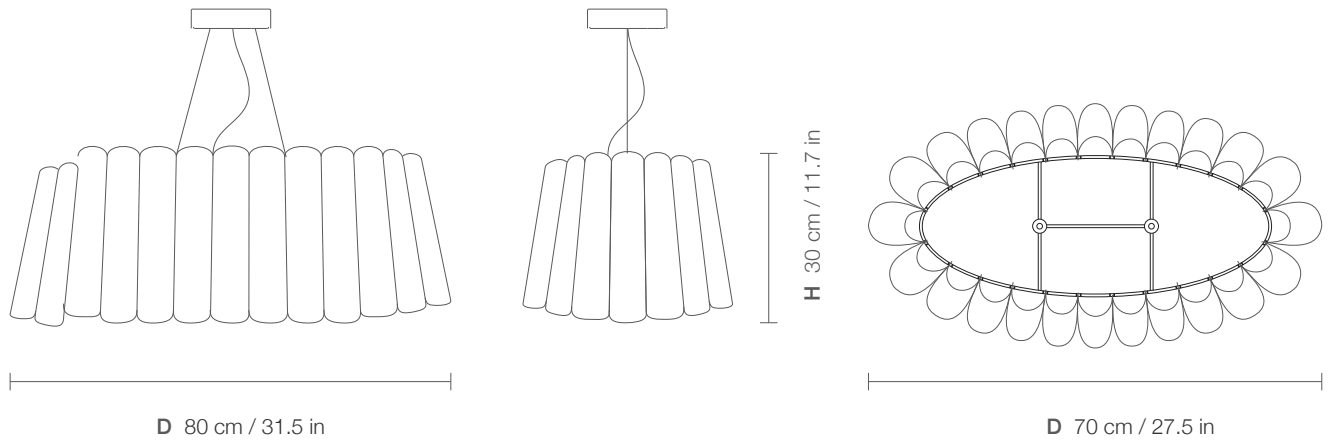

# RENATA 80 OVAL

WEPLIGHT  
^

## DIMENSIONS

## PARTS

CODE

REO80

TYPE

Pendant Lamp

MOUNTING

Ceiling rose and steel cord includes

CORD LENGTH