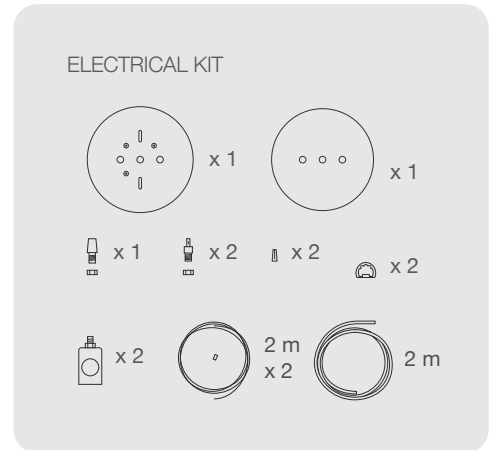

# RENATA 80 OVAL

WEPLIGHT  
^

## DIMENSIONS

## PARTS

CODE

REO80

TYPE

Pendant Lamp

MOUNTING

Ceiling rose and steel cord includes

CORD LENGTH

2 m. / Textile cable

BULB

100 watts (max) / Bulb Socket E26 / E27 x 2

WEIGHT

2.6 kg. / 5.73 lbs.