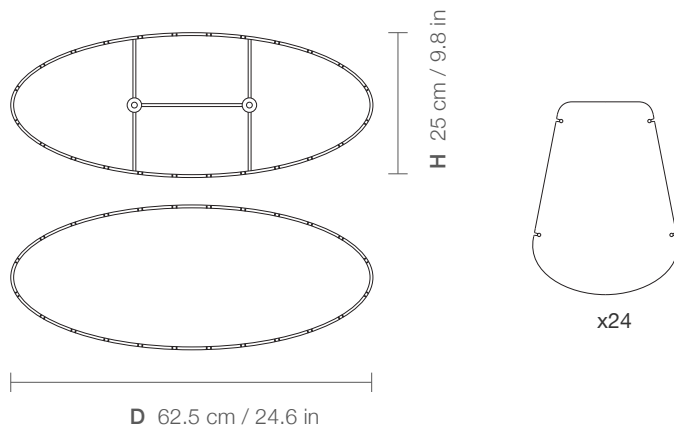

# RENATA 80 OVAL

WEPLIGHT  
^

## DIMENSIONS

## PARTS

CODE

REO80

TYPE

Pendant Lamp

MOUNTING

Ceiling rose and steel cord includes

CORD LENGTH

2 m. / Textile cable

BULB

100 watts (max) / Bulb Socket E26 / E27 x 2

WEIGHT

2.6 kg. / 5.73 lbs.